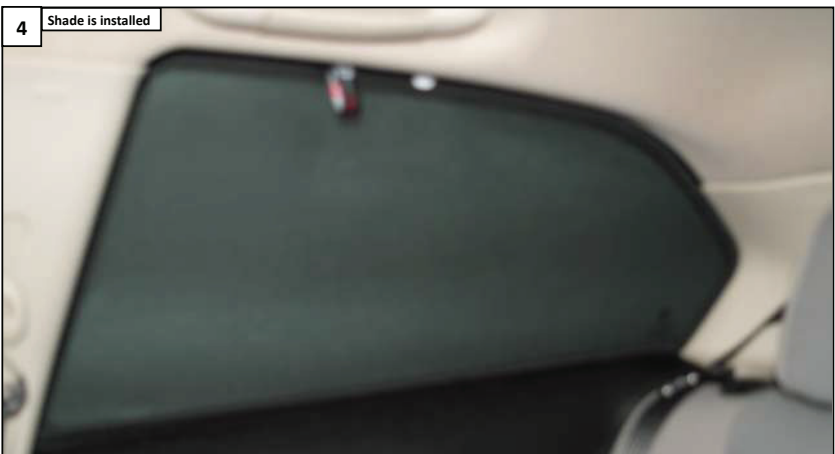

Installation

ALFA ROMEO 147 3DR

AR-147-3-A

SIDE SHADE INSTALLATION