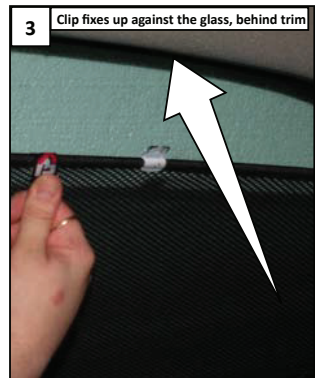

Installation

ALFA ROMEO 147 3DR

AR-147-3-A

SIDE SHADE INSTALLATION