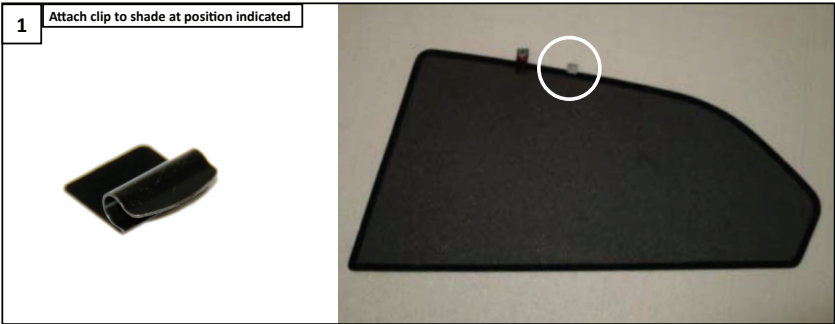

Installation Manual

ALFA ROMEO 147 3DR
AR-147-3-A

COMPONENTS INCLUDED

x 2

x 1

x 1

FIXING CLIPS

CL-M12 x 2

CL-M02 x 2

Installation

ALFA ROMEO 147 3DR

AR-147-3-A

SIDE SHADE INSTALLATION

Installation

ALFA ROMEO 147 3DR

AR-147-3-A