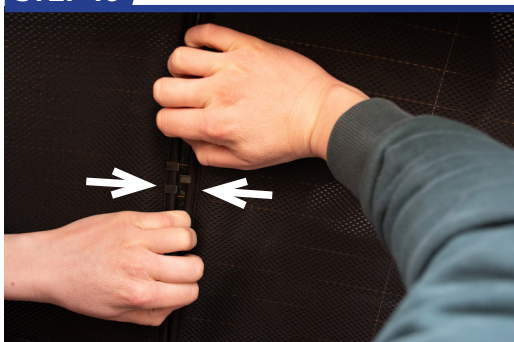

Installation

AUDI A1 5DR

AU-A1-5-B

Tailgate Shade Installation

STEP 7

Repeat this whole process for the other side

STEP 8

STEP 9

STEP 10

STEP 11