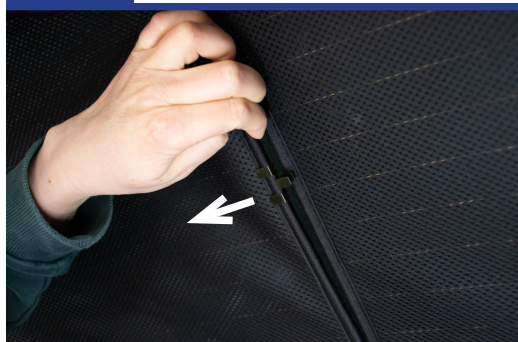

Installation

AUDI A1 5DR

AU-A1-5-B

Tailgate Shade Installation

STEP 7

Repeat this whole process for the other side

STEP 8

STEP 9

STEP 10

STEP 11