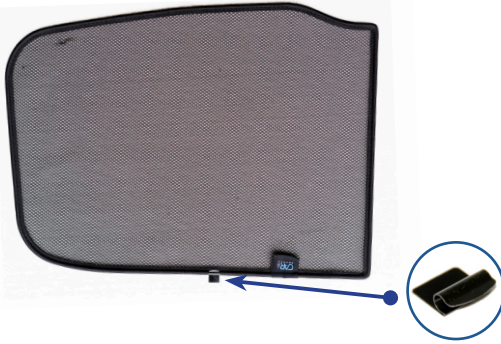

STEP 6

Repeat steps 3 and 4 for the other M09 clip

Installation

AUDI A1 5DR

AU-A1-5-B

Side Shade Installation

STEP 7

STEP 8

STEP 9

STEP 10

STEP 11

Repeat this whole process for the other side

Installation

AUDI A1 5DR
AU-A1-5-B

Components Needed

Tailgate Shades

CL-M12 x 2

CL-M14 x 1

Tailgate Shade Installation

STEP 1

STEP 2

STEP 3

STEP 4

STEP 5