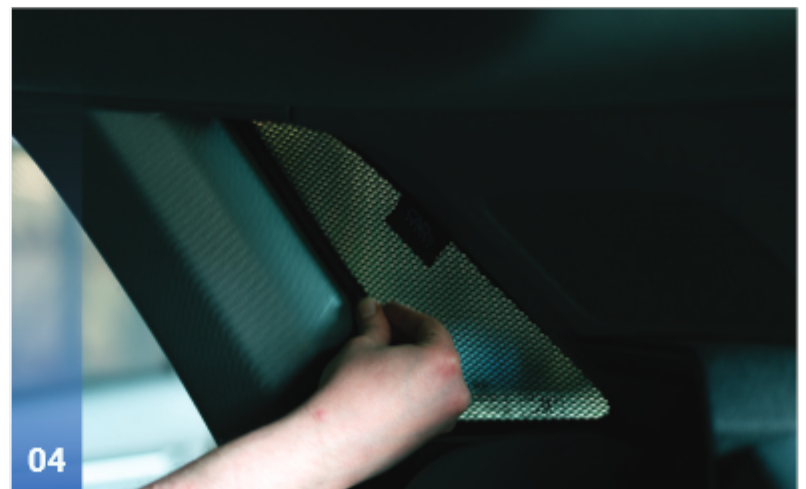

AUDI A3 | 5-DOOR

AU-A3-5-C

Load Area Windows

Load Area Shades - x2

CLIP PLACEMENT

M02 - X4