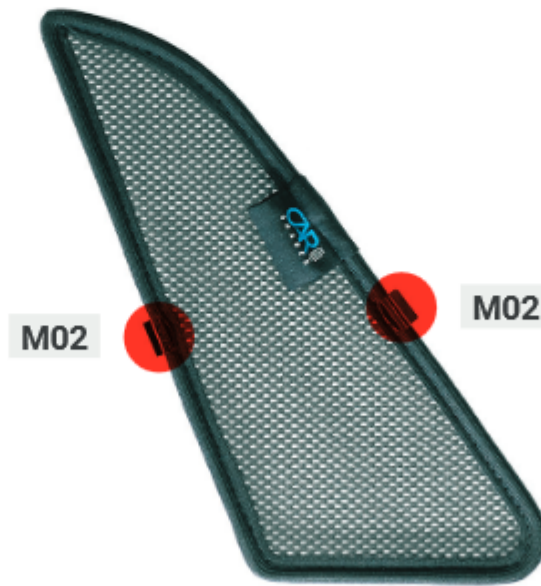

AUDI A3 | 5-DOOR
AU-A3-5-C

Included Components:

Side Window Shades

Tailgate Shades

Load Area Shades

AUDI A3 | 5-DOOR

AU-A3-5-C

Side Windows

CLIP PLACEMENT 

Side Window Shades - x2

M03

M03 - x2

M09 - x4

TRIM TOOL

AUDI A3 | 5-DOOR

AU-A3-5-C

Load Area Windows

Load Area Shades - x2

CLIP PLACEMENT

M02 - X4

AUDI A3 | 5-DOOR

AU-A3-5-C

Tailgate Window