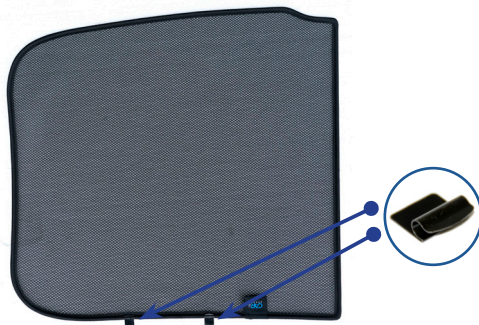

AUDI A6 AVANT ESTATE
AU-A6-E-D

Components Needed

Tailgate Shades

CL-M12 x 4

CL-M14 x 1

Tailgate Shade Installation

STEP 1

STEP 2

STEP 3

STEP 4

STEP 5

STEP 6

Installation

AUDI A6 AVANT ESTATE

AU-A6-E-D

Tailgate Shade Installation