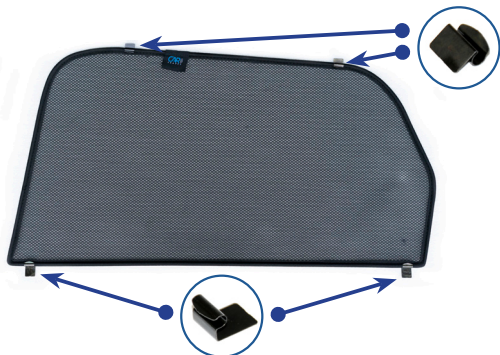

CL-M02 x 4

CL-M03 x 4

CL-M14 x 1

Installation

AUDI A6 AVANT ESTATE
AU-A6-E-D

Components Needed

Side Shades

CL-M02 x 4

CL-M03 x 4

Side Shade Installation

STEP 1

STEP 2

Shade must be fitted from the outside

STEP 3

STEP 4

STEP 5