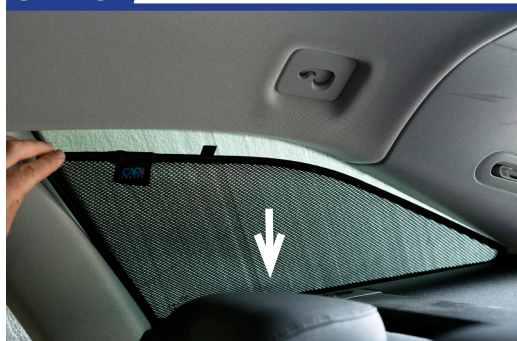

Installation

AUDI A6 AVANT ESTATE
AU-A6-E-D

Components Needed

Port Shade Installation

STEP 1

STEP 2

STEP 3

STEP 4

STEP 5

STEP 6

Repeat this whole process for the other side.