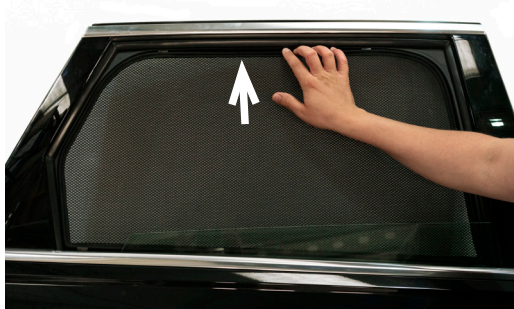

CL-M03 x 4

Side Shade Installation

STEP 1

STEP 2

Shade must be fitted from the outside

STEP 3

STEP 4

STEP 5

STEP 6

Installation

AUDI A6 AVANT ESTATE

AU-A6-E-D

Side Shade Installation

STEP 7

STEP 8

View from the inside