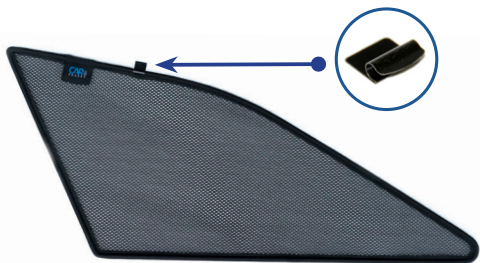

Port Shade Installation

STEP 1