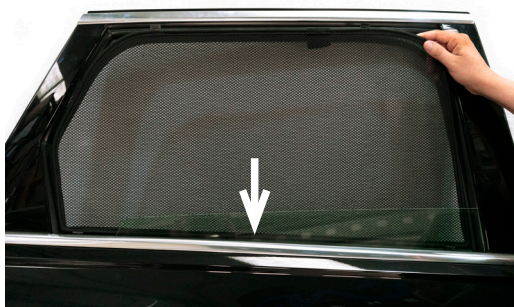

CL-M03 x 4

Side Shade Installation

STEP 1

STEP 2

Shade must be fitted from the outside

STEP 3

STEP 4

STEP 5