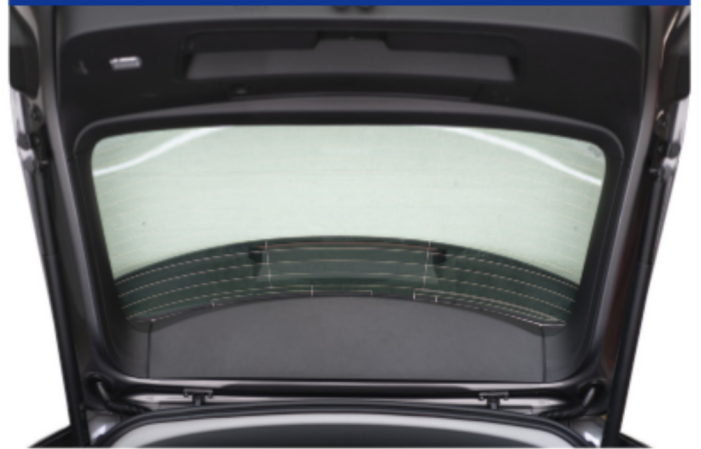

Tailgate Shades

CL-M12 x 4

CL-M14 x 1

Tailgate Shade Installation

STEP 1

STEP 2

STEP 3

STEP 4