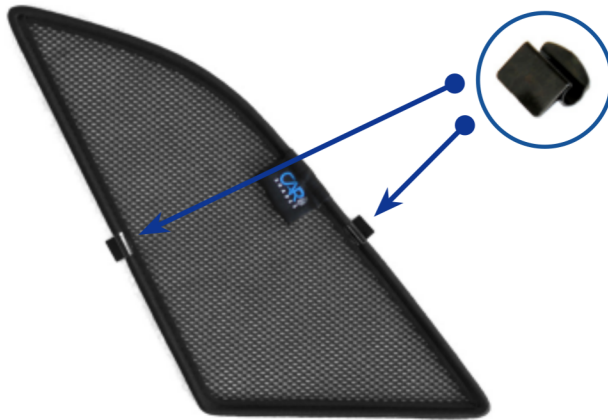

STEP 6

Installation

AUDI E-TRON SUV 5DR
AU-ETRO-5-A

Side Shade Installation

STEP 7

STEP 8

STEP 9

Repeat this whole process for the other side

Installation

AUDI E-TRON SUV 5DR
AU-ETRO-5-A

Components Needed

Port Shades

CL-M02 x 4

Port Shade Installation

STEP 1

STEP 2

STEP 3

STEP 4

STEP 5

STEP 6

Repeat this whole process for the other side.

Installation

AUDI E-TRON SUV 5DR
AU-ETRO-5-A

Components Needed