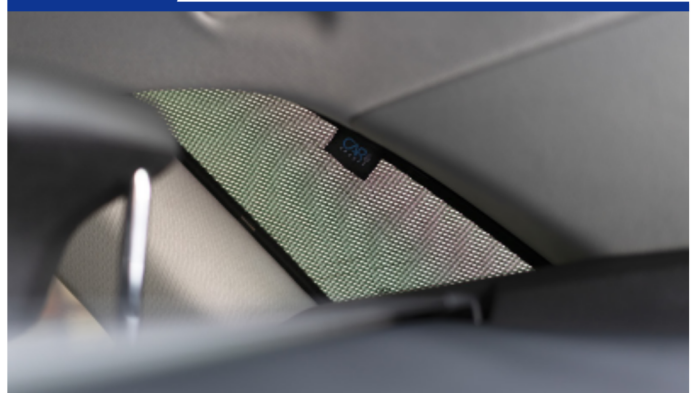

STEP 6

Repeat this whole process for the other side.