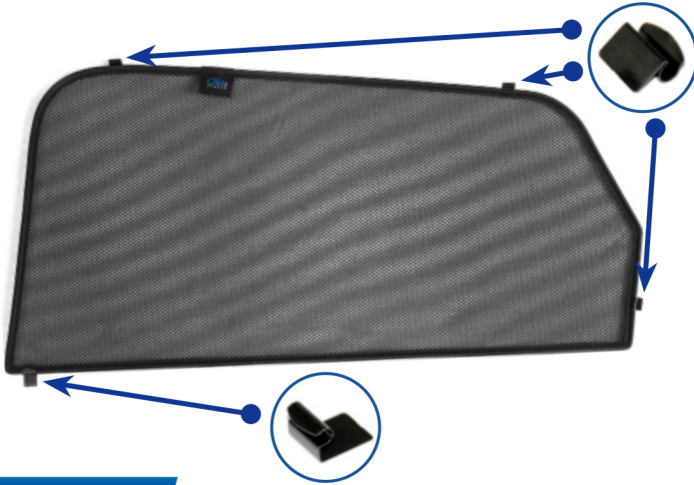

Installation Manual

AUDI E-TRON SUV 5DR
AU-ETRO-5-A

Shades

Side Shades

Port Shades

Tailgate Shades

Fixing Clips

CL-M12 x 4

CL-M02 x 10

CL-M14 x 1

CL-M03 x 2

Installation

AUDI E-TRON SUV 5DR
AU-ETRO-5-A

Components Needed

Side Shades

CL-M02 x 6

CL-M03 x 2

Side Shade Installation

STEP 1

STEP 2

Shade fits from the outside of the vehicle

STEP 3

STEP 4

STEP 5