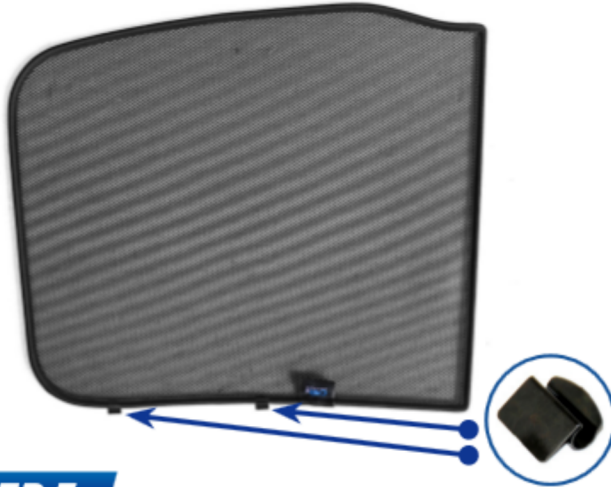

Installation

AUDI Q3 5DR
AU-Q3-5-B

Components Needed

Tailgate Shade Installation

STEP 1