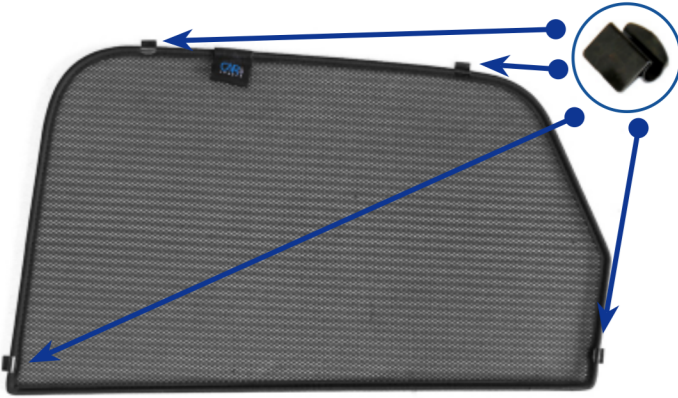

Installation

AUDI Q3 5DR
AU-Q3-5-B

Components Needed

Side Shade Installation

STEP 1