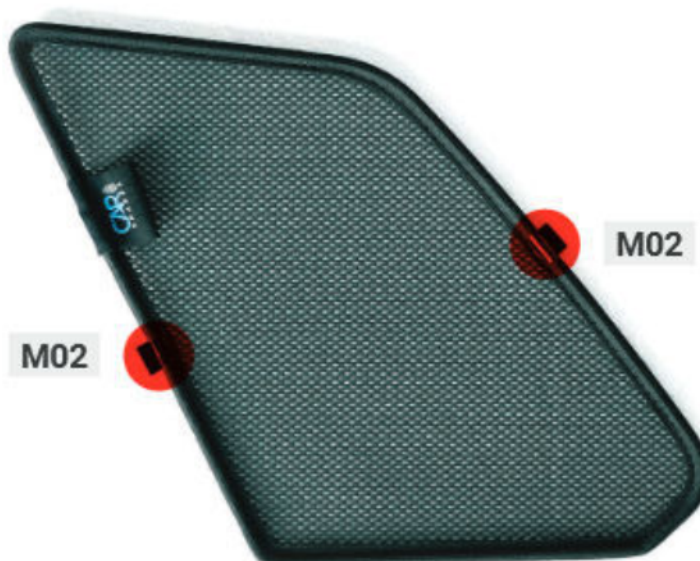

M13 - x2

M13 

TRIM TOOL 

RON | 5 DOOR

Load Area Windows

Load Area Shades - x2

CLIP PLACEMENT

M02 - x4