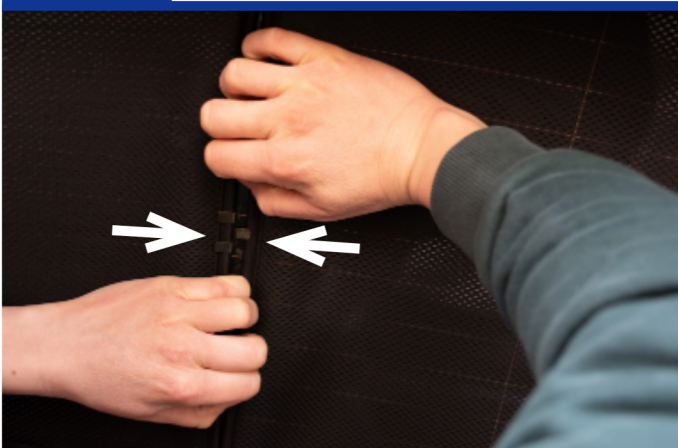

Installation

BMW 3 SERIES
BMW-3SER-4-D

Tailgate Shade Installation

STEP 7

STEP 8

Repeat this whole process for the other side.

STEP 9

STEP 10

STEP 11

STEP 12