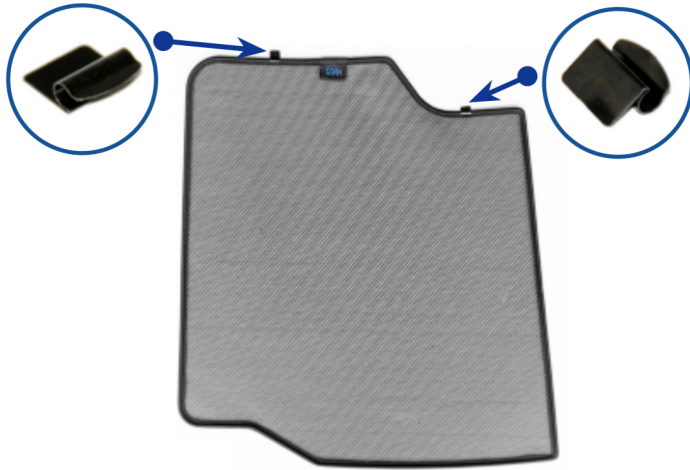

STEP 12

STEP 13

STEP 14

Repeat this whole process for the other side.

Installation

BMW 3 SERIES
BMW-3SER-4-D

Components Needed

Tailgate Shades

CL-M02 x 2

CL-M12 x 2

CL-M14 x 1

Tailgate Shade Installation

STEP 1

STEP 2

STEP 3

STEP 4