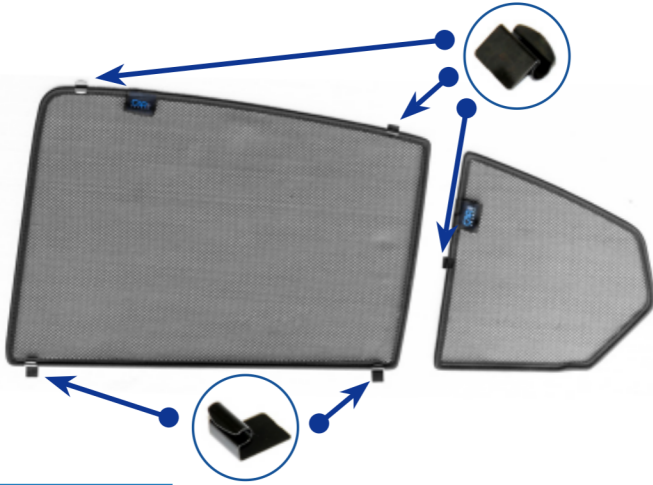

CL-M12 x 2

CL-M14 x 1

Installation

BMW 3 SERIES
BMW-3SER-4-D

Components Needed

Side Shade Installation

STEP 1

STEP 2