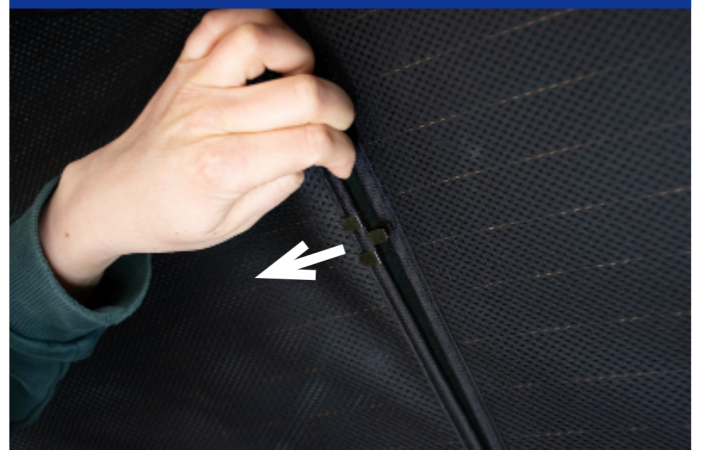

Installation

BMW 3 SERIES
BMW-3SER-4-D

Tailgate Shade Installation

STEP 7

STEP 8

Repeat this whole process for the other side.

STEP 9

STEP 10

STEP 11

STEP 12