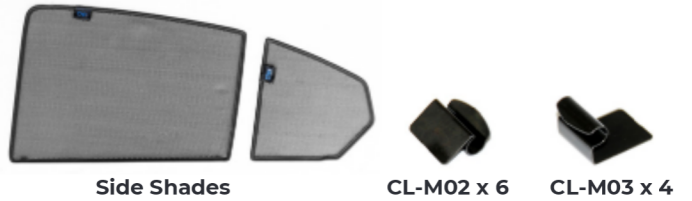

Installation Manual

BMW 3 SERIES
BMW-3SER-4-D

Shades

Side Shades

Tailgate Shades

Fixing Clips

CL-M02 x 8

CL-M03 x 4

CL-M12 x 2

CL-M14 x 1

Installation

BMW 3 SERIES
BMW-3SER-4-D

Components Needed

Side Shade Installation

STEP 1

STEP 2