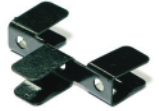

## Included Components:

Side Window Shades

Tailgate Shades

Load Area Shades

M01 - x4

M02 - x4

M03

M04

M05

M09

M11

M12 - x8

M13

M14 - x1

P01

P02

CLEANER

TRIM TOOL - x1