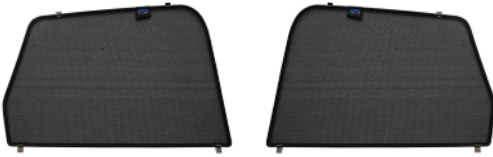

# BMW X1 / BMW iX1 | 5 DOOR BMW-X1-5-C

## Included Components:

Side Window Shades

Tailgate Shades

Load Area Shades

M01 - x4

M02 - x4

M03

M04

# BMW iX1 | 5 DOOR