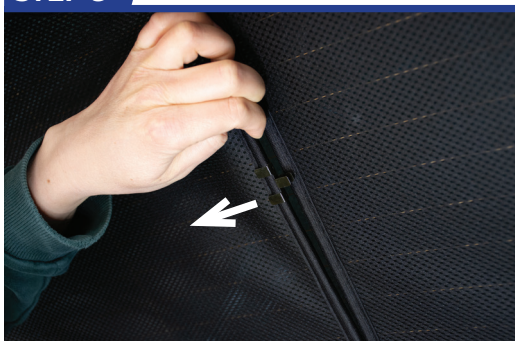

Installation

BMW X3 5DR

BMW-X3-5-B

Tailgate Shade Installation

STEP 7

Repeat this whole process for the other side.

STEP 8

STEP 9

STEP 10

STEP 11