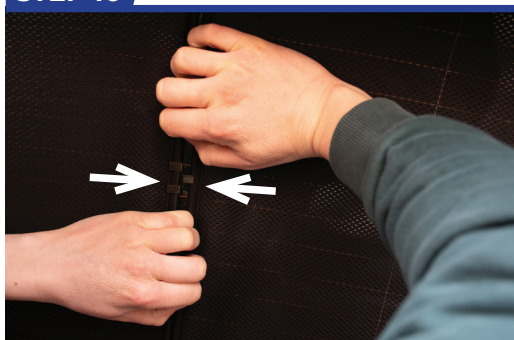

Installation

BMW X3 5DR

BMW-X3-5-B

Tailgate Shade Installation

STEP 7

Repeat this whole process for the other side.

STEP 8

STEP 9

STEP 10

STEP 11