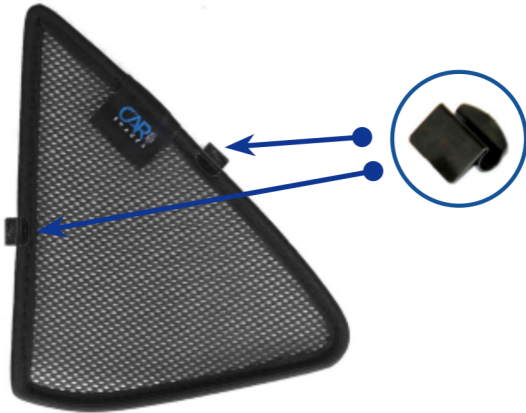

STEP 10

STEP 11

View from outside. Ensure clips fit behind seals.

STEP 12

Repeat this whole process for the other side

Installation

BMW X6 5DR
BMW-X6-5-B

Components Needed

Port Shades

CL-M02 x 4

Port Shade Installation

STEP 1

STEP 2

STEP 3

STEP 4

STEP 5