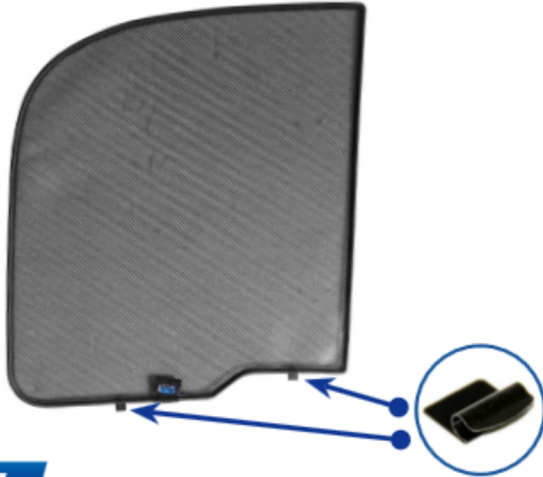

Installation

BMW X6 5DR
BMW-X6-5-B

Components Needed

Tailgate Shade Installation

STEP 1