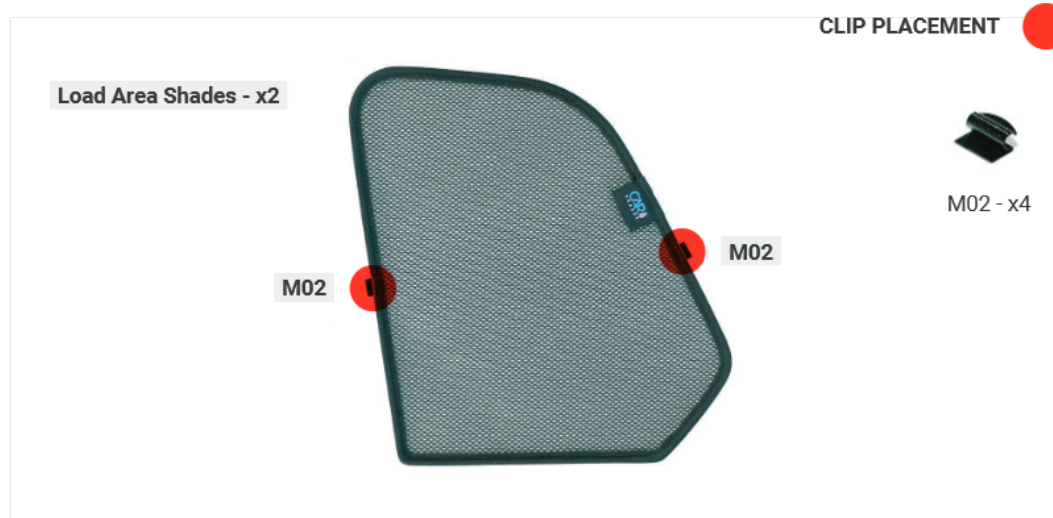

BMW X7 | 5-DOOR

BMW-X7-5-A

Load Area Windows