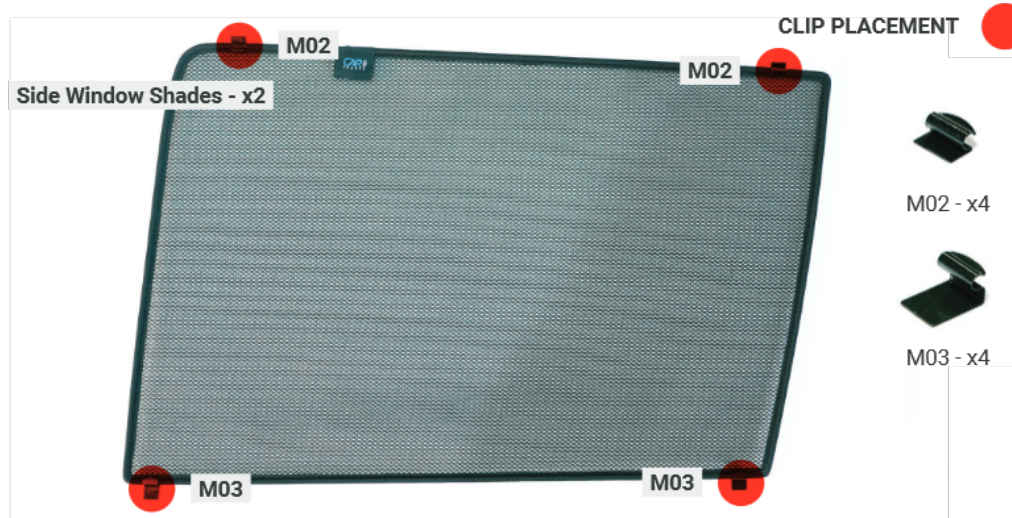

BMW X7 | 5-DOOR
BMW-X7-5-A

Included Components:

Side Window Shades

Side Window Shades

Load Area Shades

Tailgate Shades

BMW X7 | 5-DOOR

BMW-X7-5-A

Side Windows

BMW X7 | 5-DOOR

BMW-X7-5-A

Side Windows

Side Window Shades - x2

M02

CLIP PLACEMENT

M02 - x2

The diagram shows a dark grey, textured side window shade with a black border. A red dot on the left edge is labeled 'M02'. To the right, a red dot is labeled 'CLIP PLACEMENT'. Below this, an icon of a black plastic clip is shown, labeled 'M02 - x2'.