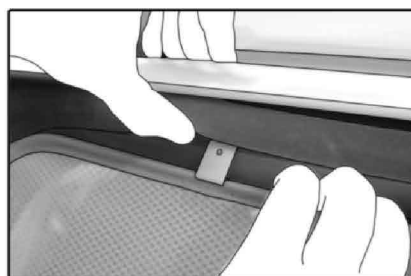

INSTALLATION INSTRUCTIONS

Chevrolet Cruze Estate/Station Wagon

CHR-CRUI-E-A

COMPONENTS INCLUDED

SIDE SHADE INSTALLATION VERSION 2

QUARTER LIGHT SHADE INSTALLATION

REAR SHADE INSTALLATION

④+⑤