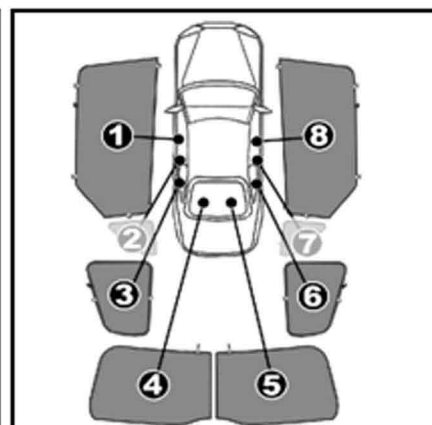

INSTALLATION INSTRUCTIONS

Chevrolet Cruze Estate/Station Wagon

CHR-CRUI-E-A

COMPONENTS INCLUDED

SIDE SHADE INSTALLATION VERSION 2

QUARTER LIGHT SHADE INSTALLATION

REAR SHADE INSTALLATION

④+⑤