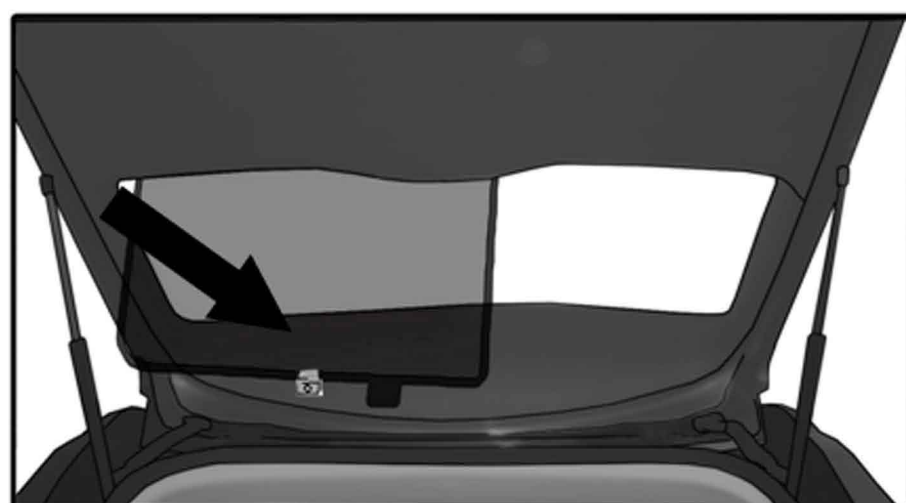

REAR SHADE INSTALLATION

④+⑤

CL-M02

④+⑤

④+⑤