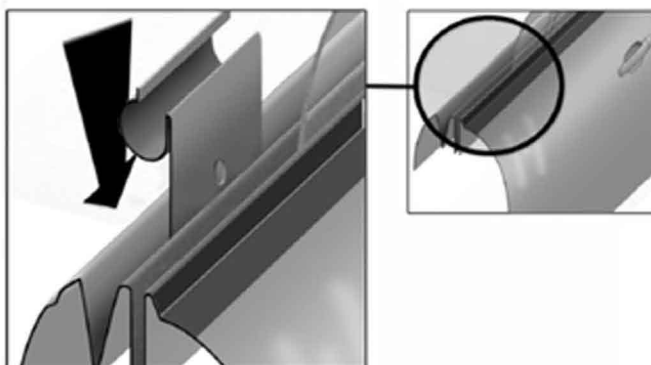

INSTALLATION INSTRUCTIONS

Chevrolet Cruze Estate/Station Wagon

CHR-CRUI-E-A

COMPONENTS INCLUDED

SIDE SHADE INSTALLATION VERSION 2

QUARTER LIGHT SHADE INSTALLATION

REAR SHADE INSTALLATION

④+⑤