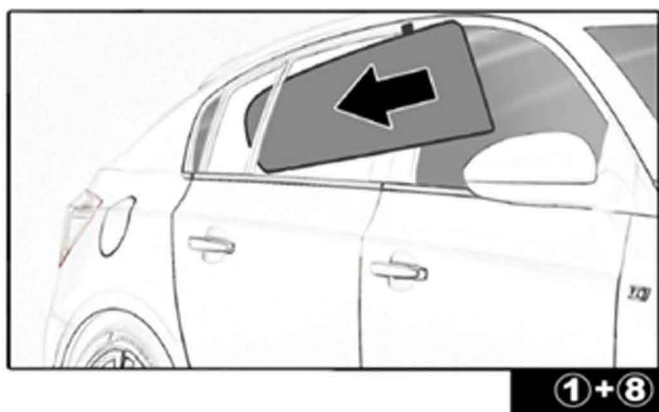

INSTALLATION INSTRUCTIONS

Chevrolet Cruze Estate/Station Wagon

CHR-CRUI-E-A

COMPONENTS INCLUDED

SIDE SHADE INSTALLATION VERSION 2

QUARTER LIGHT SHADE INSTALLATION

REAR SHADE INSTALLATION

④+⑤