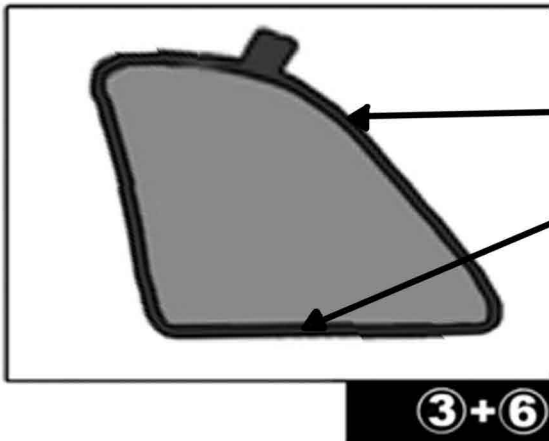

INSTALLATION INSTRUCTIONS

Chevrolet Cruze Estate/Station Wagon

CHR-CRUI-E-A

COMPONENTS INCLUDED

SIDE SHADE INSTALLATION VERSION 2

QUARTER LIGHT SHADE INSTALLATION

REAR SHADE INSTALLATION

④+⑤