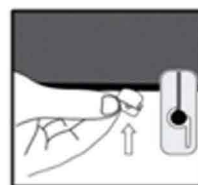

INSTALLATION INSTRUCTIONS

Chevrolet Cruze Estate/Station Wagon

CHR-CRUI-E-A

COMPONENTS INCLUDED

SIDE SHADE INSTALLATION VERSION 2

QUARTER LIGHT SHADE INSTALLATION

REAR SHADE INSTALLATION

④+⑤