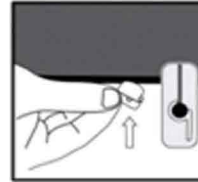

INSTALLATION INSTRUCTIONS

Chevrolet Cruze Estate/Station Wagon

CHR-CRUI-E-A

COMPONENTS INCLUDED

SIDE SHADE INSTALLATION VERSION 2

QUARTER LIGHT SHADE INSTALLATION

REAR SHADE INSTALLATION

④+⑤