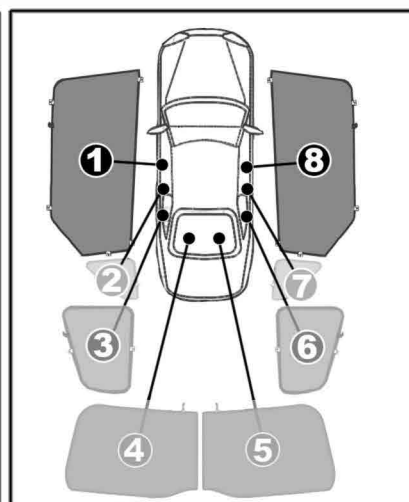

INSTALLATION INSTRUCTIONS

CHEVROLET MALIBU

X0965019

COMPONENTS INCLUDED

SHADES