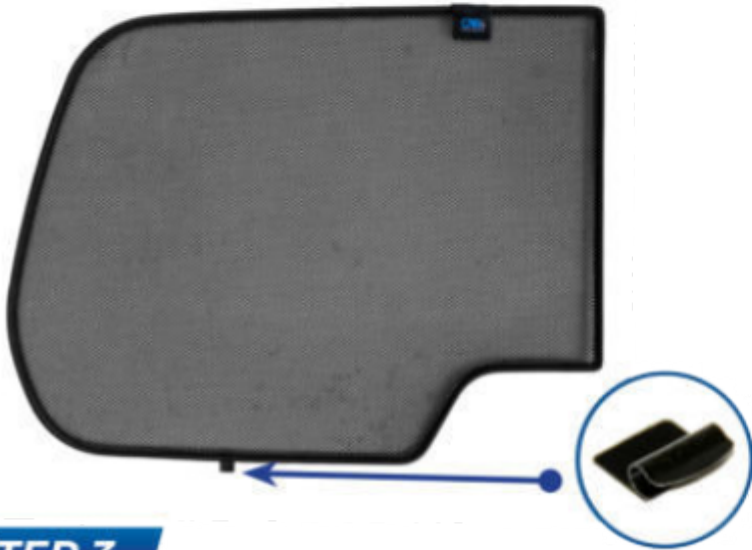

Installation

CITROEN BERLINGO 5DR
CIT-BERL-5-C

Components Needed

Tailgate Shade Installation

STEP 1

STEP 2

STEP 3

STEP 4