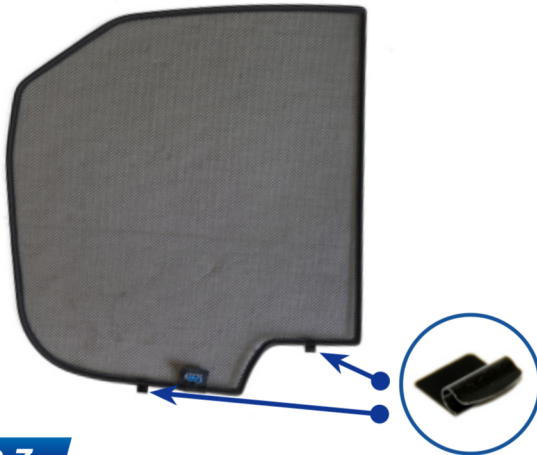

Installation

CITROEN C4 5DR
CIT-C4-5-C

Components Needed

Tailgate Shade Installation

STEP 1