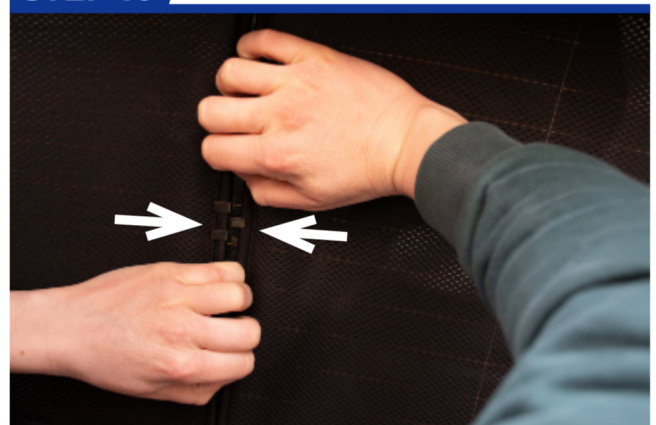

CITROEN C4 5DR

CIT-C4-5-C

Tailgate Shade Installation

STEP 7

Repeat this whole process for the other side.

STEP 8

STEP 9

STEP 10