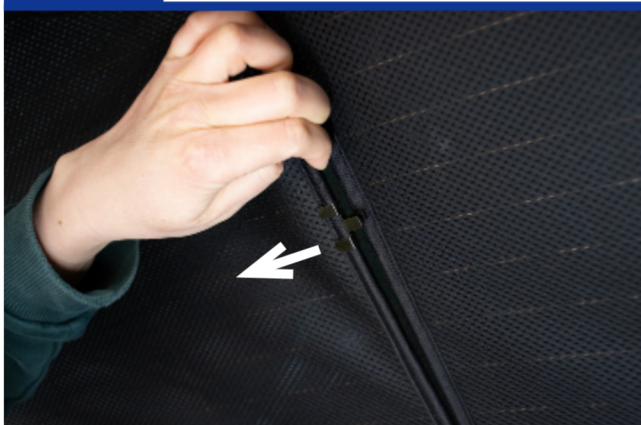

CITROEN C4 5DR

CIT-C4-5-C

Tailgate Shade Installation

STEP 7

Repeat this whole process for the other side.

STEP 8

STEP 9

STEP 10