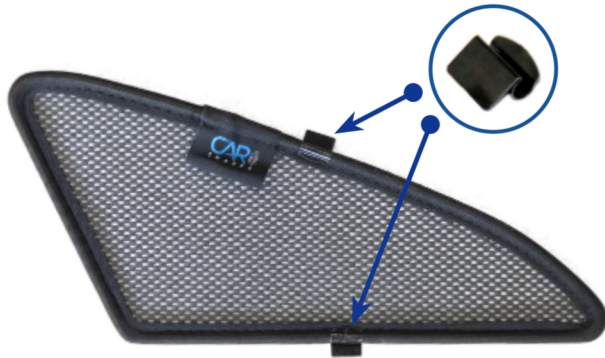

STEP 9

STEP 10

STEP 11

STEP 12

Repeat this whole process for the other side.

Installation

CITROEN C4 5DR
CIT-C4-5-C

Components Needed

Port Shades

CL-M02 x 4

Port Shade Installation

STEP 1

STEP 2

STEP 3

STEP 4

STEP 5