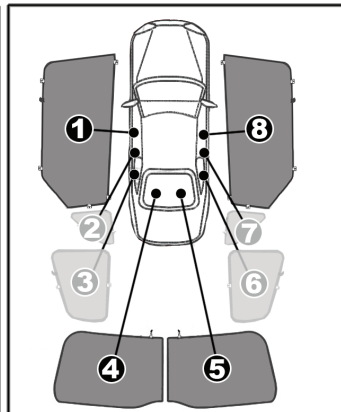

INSTALLATION INSTRUCTIONS

DACIA SANDERO 5DR

DAC-SAND-5-A

COMPONENTS INCLUDED

SHADES

FIXING CLIPS

SIDE SHADE INSTALLATION

1+8