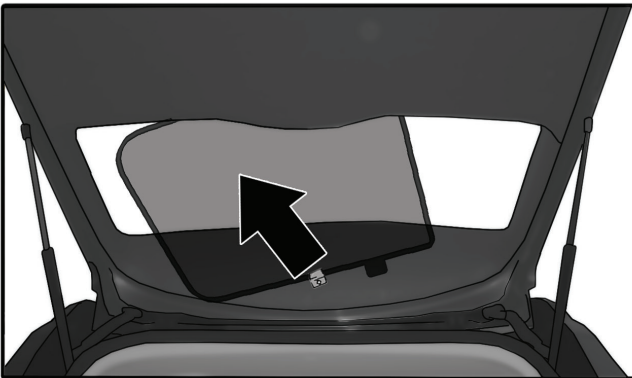

INSTALLATION INSTRUCTIONS

DACIA SANDERO 5DR

DAC-SAND-5-A

COMPONENTS INCLUDED

SHADES

FIXING CLIPS

SIDE SHADE INSTALLATION

1+8

1+8

1+8

REAR SHADE INSTALLATION

CL-M02

④+⑤

④+⑤

④+⑤

REAR SHADE INSTALLATION