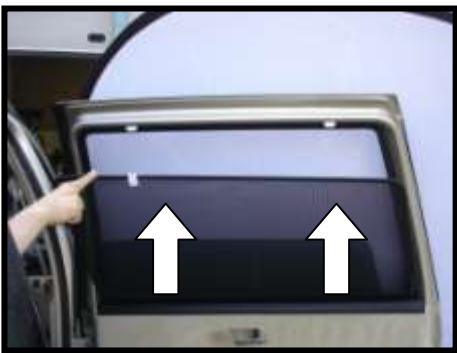

**SUNSHADES FOR
FORD GALAXY
5 DOOR**

FOR-GALA-5-X

PLEASE NOTE : THE LEFT HAND SIDE TAILGATE SHADE AND THE RIGHT HAND SIDE TAILGATE SHADE ARE DIFFERENT SHAPES AND THEREFORE WILL ONLY FIT THEIR CORRESPONDING SIDE.

PLEASE NOTE : THE LEFT HAND SIDE PORTHOLE SHADE AND THE RIGHT HAND SIDE PORTHOLE SHADE ARE DIFFERENT SHAPES AND THEREFORE WILL ONLY FIT THEIR CORRESPONDING SIDE.