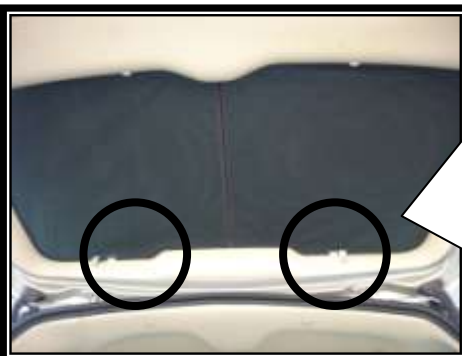

**SUNSHADES FOR
FORD GALAXY
5 DOOR**

FOR-GALA-5-X

PLEASE NOTE : THE LEFT HAND SIDE TAILGATE SHADE AND THE RIGHT HAND SIDE TAILGATE SHADE ARE DIFFERENT SHAPES AND THEREFORE WILL ONLY FIT THEIR CORRESPONDING SIDE.

PLEASE NOTE : THE LEFT HAND SIDE PORTHOLE SHADE AND THE RIGHT HAND SIDE PORTHOLE SHADE ARE DIFFERENT SHAPES AND THEREFORE WILL ONLY FIT THEIR CORRESPONDING SIDE.