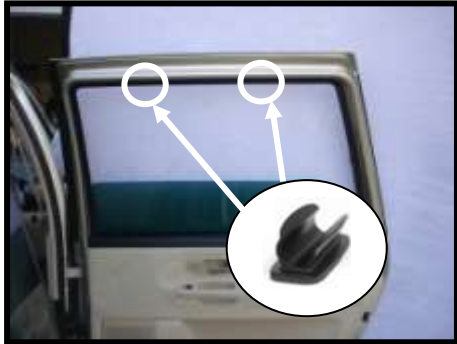

**SUNSHADES FOR
FORD GALAXY
5 DOOR**

FOR-GALA-5-X

PLEASE NOTE : THE LEFT HAND SIDE TAILGATE SHADE AND THE RIGHT HAND SIDE TAILGATE SHADE ARE DIFFERENT SHAPES AND THEREFORE WILL ONLY FIT THEIR CORRESPONDING SIDE.

PLEASE NOTE : THE LEFT HAND SIDE PORTHOLE SHADE AND THE RIGHT HAND SIDE PORTHOLE SHADE ARE DIFFERENT SHAPES AND THEREFORE WILL ONLY FIT THEIR CORRESPONDING SIDE.