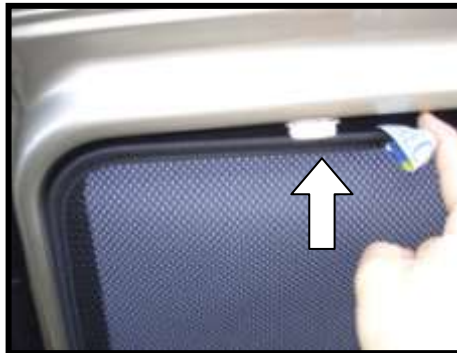

**SUNSHADES FOR
FORD GALAXY
5 DOOR**

FOR-GALA-5-X

PLEASE NOTE : THE LEFT HAND SIDE TAILGATE SHADE AND THE RIGHT HAND SIDE TAILGATE SHADE ARE DIFFERENT SHAPES AND THEREFORE WILL ONLY FIT THEIR CORRESPONDING SIDE.

PLEASE NOTE : THE LEFT HAND SIDE PORTHOLE SHADE AND THE RIGHT HAND SIDE PORTHOLE SHADE ARE DIFFERENT SHAPES AND THEREFORE WILL ONLY FIT THEIR CORRESPONDING SIDE.