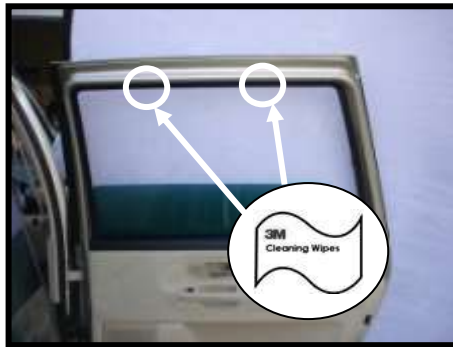

**SUNSHADES FOR
FORD GALAXY
5 DOOR**

FOR-GALA-5-X

PLEASE NOTE : THE LEFT HAND SIDE TAILGATE SHADE AND THE RIGHT HAND SIDE TAILGATE SHADE ARE DIFFERENT SHAPES AND THEREFORE WILL ONLY FIT THEIR CORRESPONDING SIDE.

PLEASE NOTE : THE LEFT HAND SIDE PORTHOLE SHADE AND THE RIGHT HAND SIDE PORTHOLE SHADE ARE DIFFERENT SHAPES AND THEREFORE WILL ONLY FIT THEIR CORRESPONDING SIDE.