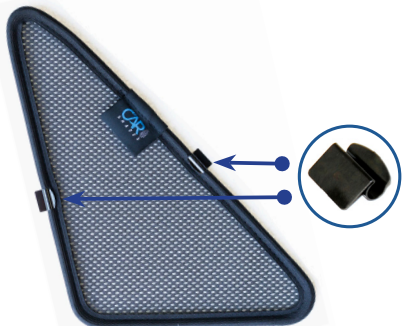

Installation

FORD KUGA 5DR
FOR-KUGA-5-C

Components Needed

Port Shade Installation

STEP 1