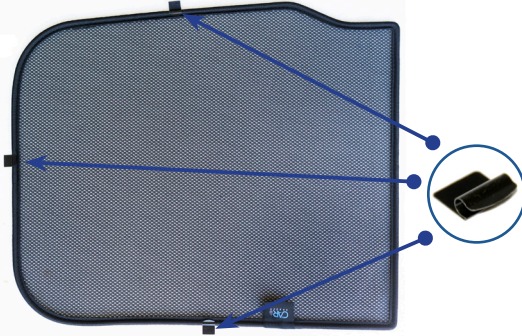

Installation

FORD KUGA 5DR
FOR-KUGA-5-C

Components Needed

Tailgate Shade Installation

STEP 1