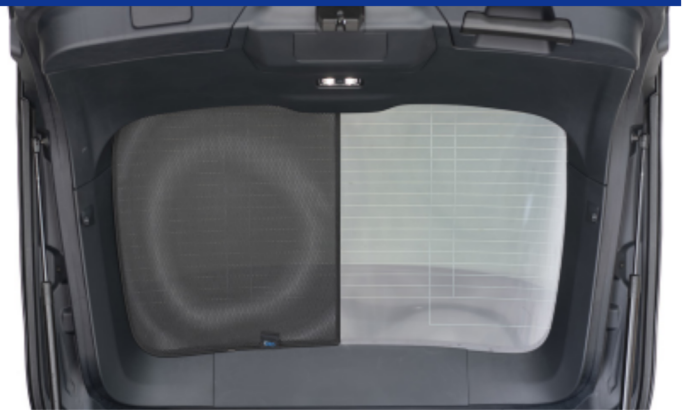

STEP 6

Installation

FORD MUSTANG MACH-E 5DR
FOR-MMAC-5-A

Tailgate Shade Installation

STEP 7

STEP 8

Repeat this whole process for the other side.

STEP 9