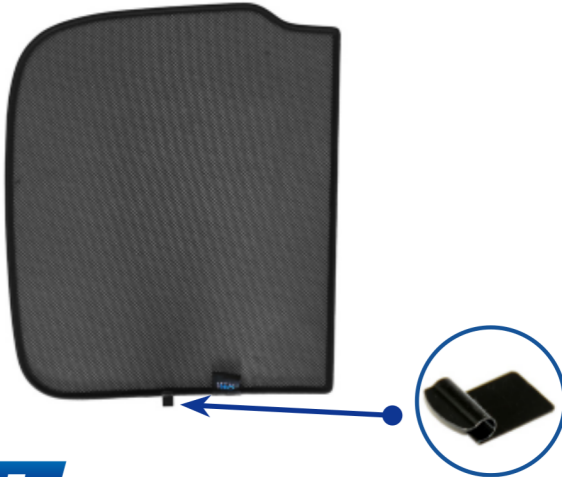

Installation

FORD MUSTANG MACH-E 5DR
FOR-MMAC-5-A

Components Needed

Port Shades

Port Shade Installation

STEP 1

STEP 2

STEP 3

STEP 4

STEP 5

STEP 6

Repeat this whole process for the other side.

Installation

FORD MUSTANG MACH-E 5DR
FOR-MMAC-5-A

Components Needed

Tailgate Shades

CL-M01 x 2

CL-M14 x 1

Tailgate Shade Installation

STEP 1

STEP 2

STEP 3

STEP 4

STEP 5