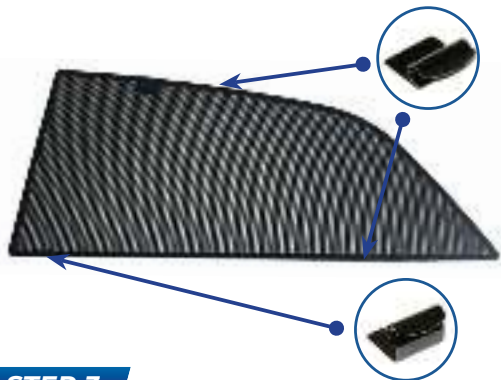

Installation

HYUNDAI I20 5DR
HYU-I20-5B

Components Needed

Side Shade Installation

STEP 1