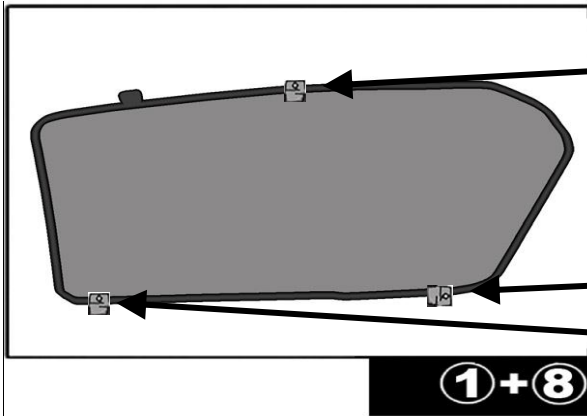

INSTALLATION INSTRUCTIONS

HYUNDAI I30 5 DOOR 2012-2016

HYU-I30-5-B

COMPONENTS INCLUDED

SHADES

FIXING CLIPS

SIDE SHADE INSTALLATION

QUARTER LIGHT SHADE INSTALLATION