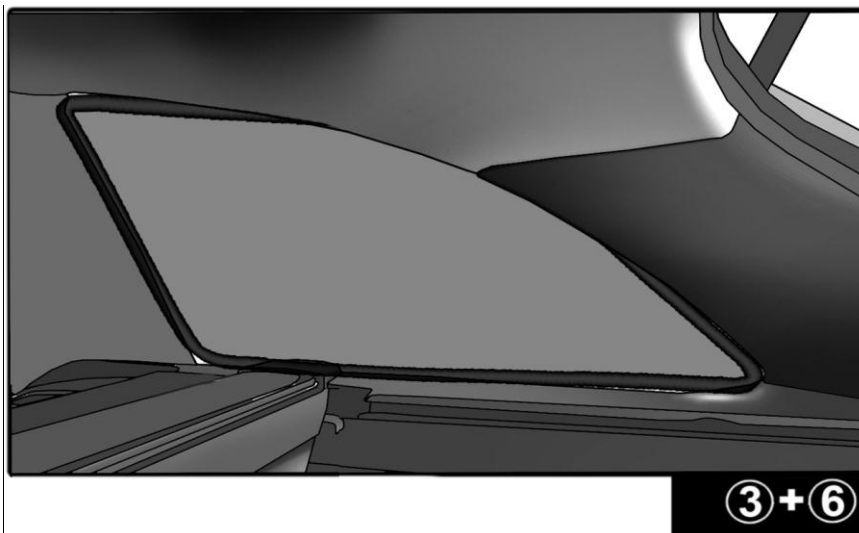

INSTALLATION INSTRUCTIONS

HYUNDAI I30 5 DOOR 2012-2016

HYU-I30-5-B

COMPONENTS INCLUDED

SHADES

FIXING CLIPS

SIDE SHADE INSTALLATION

QUARTER LIGHT SHADE INSTALLATION