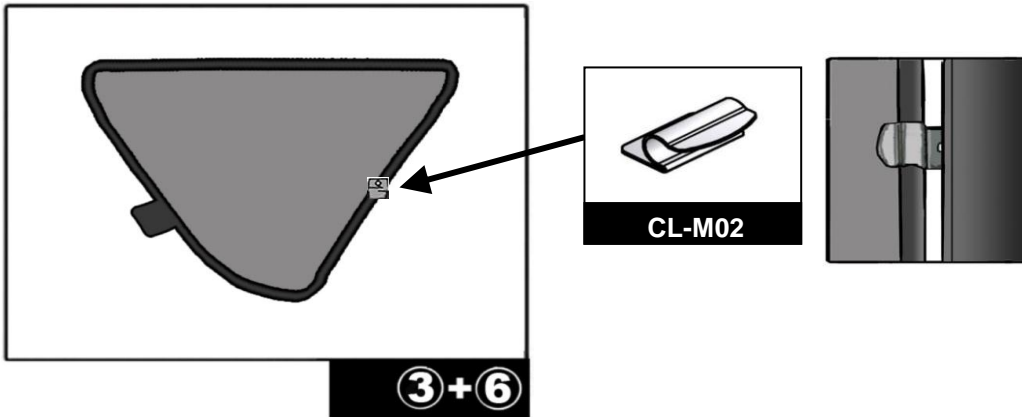

INSTALLATION INSTRUCTIONS

HYUNDAI I30 5 DOOR 2012-2016

HYU-I30-5-B

COMPONENTS INCLUDED

SHADES

FIXING CLIPS

SIDE SHADE INSTALLATION

QUARTER LIGHT SHADE INSTALLATION