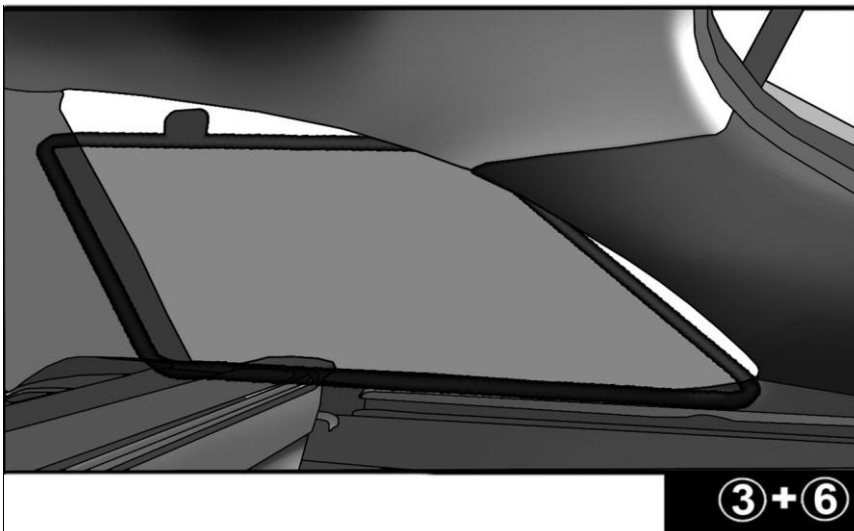

INSTALLATION INSTRUCTIONS

HYUNDAI I30 5 DOOR 2012-2016

HYU-I30-5-B

COMPONENTS INCLUDED

SHADES

FIXING CLIPS

SIDE SHADE INSTALLATION

QUARTER LIGHT SHADE INSTALLATION