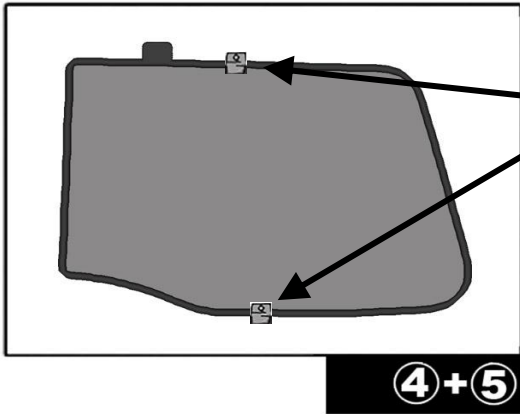

REAR SHADE INSTALLATION