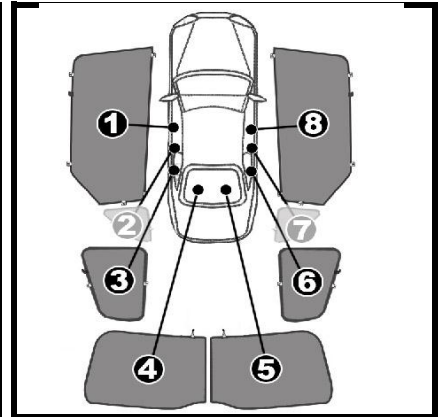

INSTALLATION INSTRUCTIONS

HYUNDAI I30 5 DOOR 2012-2016

HYU-I30-5-B

COMPONENTS INCLUDED

SHADES

FIXING CLIPS

SIDE SHADE INSTALLATION

QUARTER LIGHT SHADE INSTALLATION