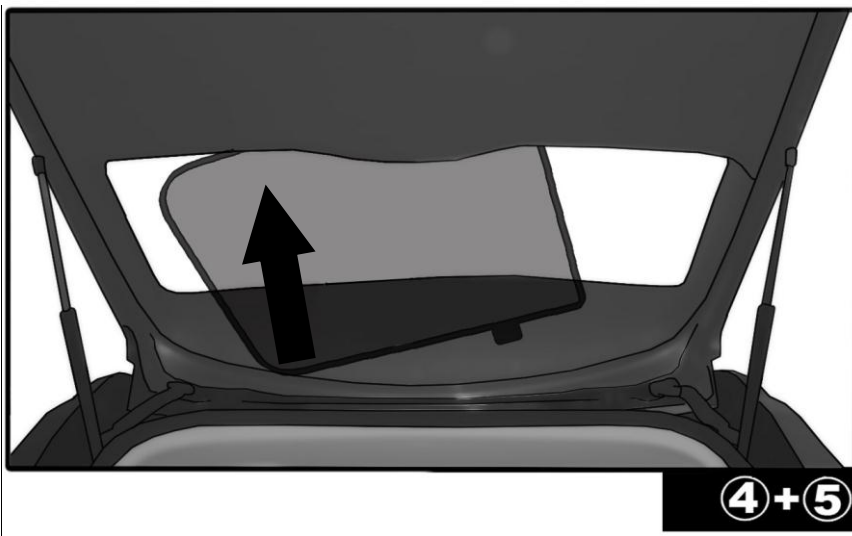

REAR SHADE INSTALLATION