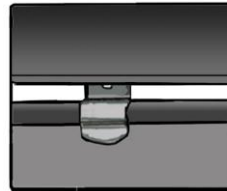

REAR SHADE INSTALLATION