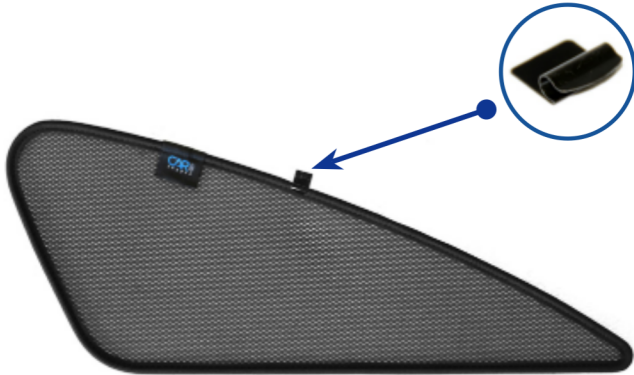

Installation

HYUNDAI I30 ESTATE 5DR
HYU-I30-E-C

Components Needed

Port Shade Installation

STEP 1