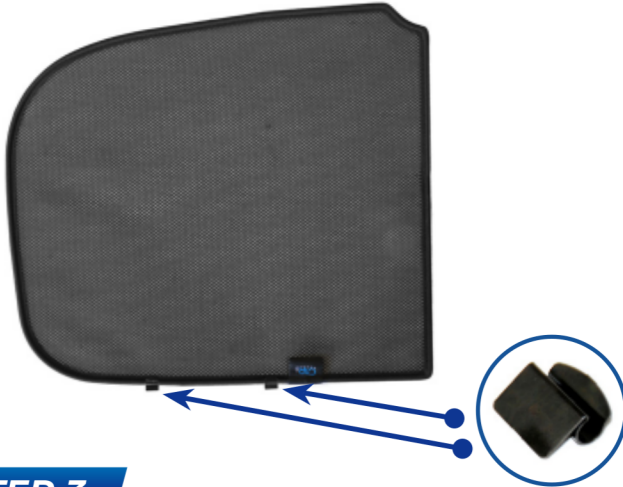

Installation

HYUNDAI I30 ESTATE 5DR
HYU-I30-E-C

Components Needed

Tailgate Shade Installation

STEP 1