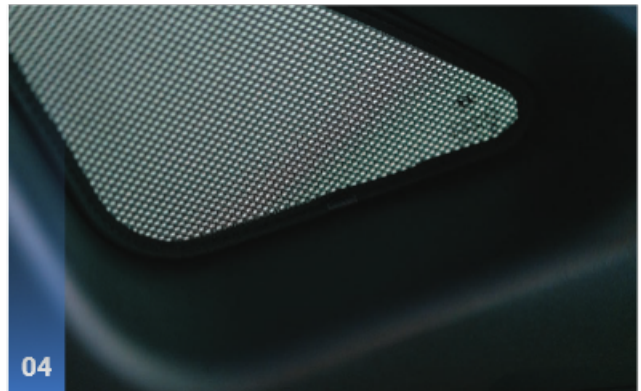

CLIP PLACEMENT 

Side Window Shades - x2

M03 - X2

M11 - X4

TRIM TOOL

HYUNDAI TUCSON | 5-DOOR

HYU-TUCS-5-E

Load Area Windows

Load Area Shades - x2

CLIP PLACEMENT

HYUNDAI TUCSON | 5-DOOR

HYU-TUCS-5-E

Tailgate Window

Tailgate Shades - x2

CLIP PLACEMENT

M12 - x4