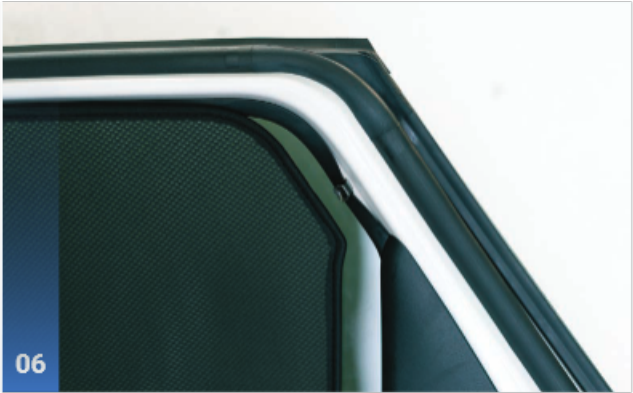

CLIP PLACEMENT 

Side Window Shades - x2

M03 - X2

M11 - X4

TRIM TOOL

HYUNDAI TUCSON | 5-DOOR

HYU-TUCS-5-E

Load Area Windows

Load Area Shades - x2

CLIP PLACEMENT

HYUNDAI TUCSON | 5-DOOR

HYU-TUCS-5-E

Tailgate Window

Tailgate Shades - x2

CLIP PLACEMENT

M12 - x4