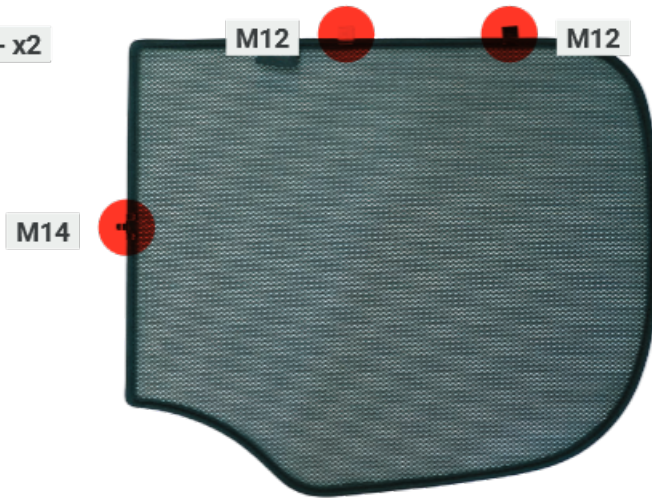

HYUNDAI TUCSON | 5-DOOR HYU-TUCS-5-E

Included Components:

Side Window Shades

Side Window Shades

Load Area Shades

HYUNDAI TUCSON | 5-DOOR

HYU-TUCS-5-E

Side Windows

CLIP PLACEMENT 

Side Window Shades - x2

M03 - X2

M11 - X4

TRIM TOOL

HYUNDAI TUCSON | 5-DOOR

HYU-TUCS-5-E

Load Area Windows

Load Area Shades - x2

CLIP PLACEMENT

HYUNDAI TUCSON | 5-DOOR

HYU-TUCS-5-E

Tailgate Window

Tailgate Shades - x2

CLIP PLACEMENT

M12 - x4