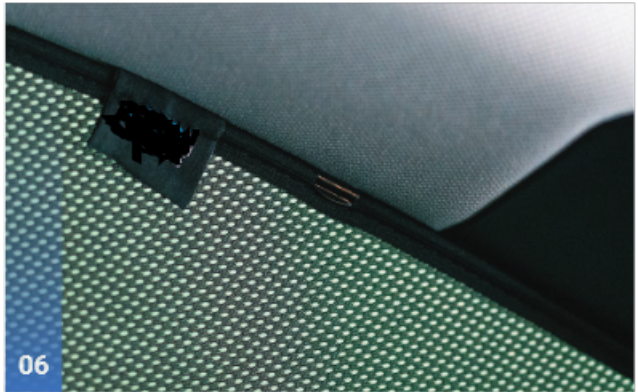

CLIP PLACEMENT 

Side Window Shades - x2

M03 - X2

M11 - X4

TRIM TOOL

HYUNDAI TUCSON | 5-DOOR

HYU-TUCS-5-E

Load Area Windows

Load Area Shades - x2

CLIP PLACEMENT

HYUNDAI TUCSON | 5-DOOR

HYU-TUCS-5-E

Tailgate Window

Tailgate Shades - x2

CLIP PLACEMENT

M12 - x4