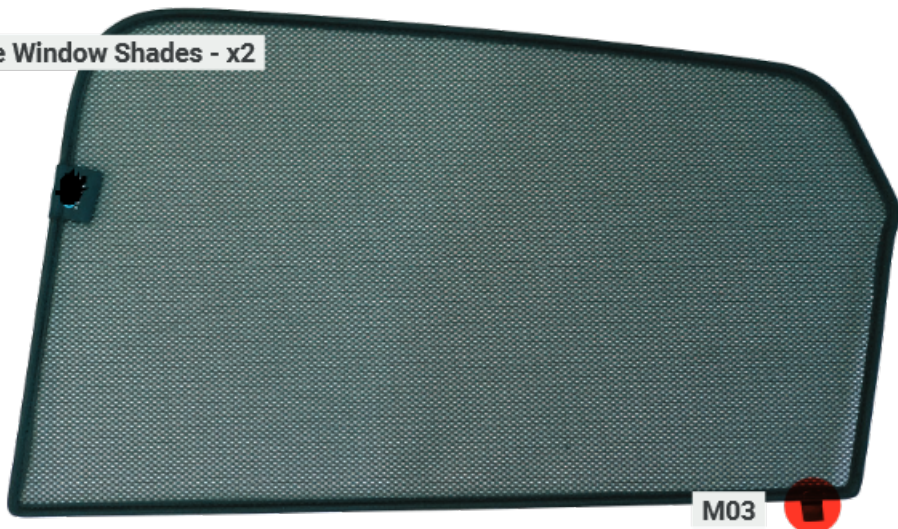

HYUNDAI TUCSON | 5-DOOR HYU-TUCS-5-E

Included Components:

Side Window Shades

Side Window Shades

Load Area Shades

HYUNDAI TUCSON | 5-DOOR

HYU-TUCS-5-E

Side Windows

CLIP PLACEMENT 

Side Window Shades - x2

M03 - X2

M11 - X4

TRIM TOOL

HYUNDAI TUCSON | 5-DOOR

HYU-TUCS-5-E

Load Area Windows

Load Area Shades - x2

CLIP PLACEMENT

HYUNDAI TUCSON | 5-DOOR

HYU-TUCS-5-E

Tailgate Window

Tailgate Shades - x2

CLIP PLACEMENT

M12 - x4