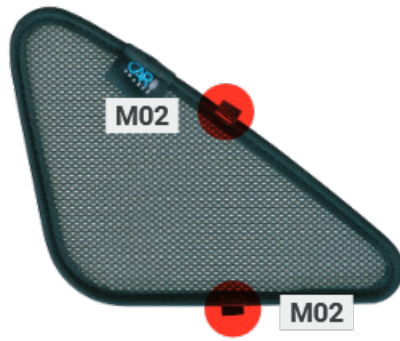

HYUNDAI TUCSON | 5-DOOR HYU-TUCS-5-E

Included Components:

Side Window Shades

Side Window Shades

Load Area Shades

HYUNDAI TUCSON | 5-DOOR

HYU-TUCS-5-E

Side Windows

CLIP PLACEMENT 

Side Window Shades - x2

M03 - X2

M11 - X4

TRIM TOOL

HYUNDAI TUCSON | 5-DOOR

HYU-TUCS-5-E

Load Area Windows

Load Area Shades - x2

CLIP PLACEMENT

HYUNDAI TUCSON | 5-DOOR

HYU-TUCS-5-E

Tailgate Window

Tailgate Shades - x2

CLIP PLACEMENT

M12 - x4