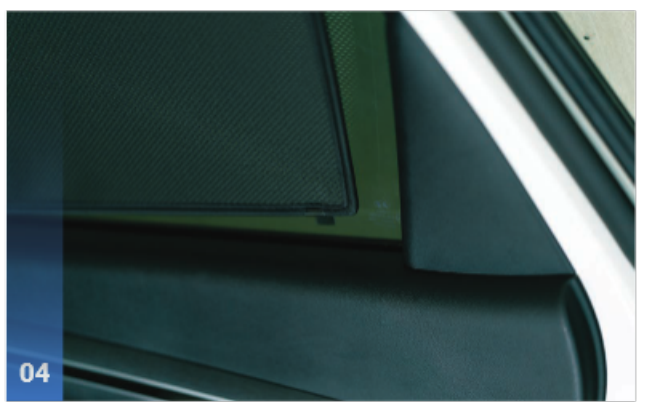

CLIP PLACEMENT 

Side Window Shades - x2

M03 - X2

M11 - X4

TRIM TOOL

HYUNDAI TUCSON | 5-DOOR

HYU-TUCS-5-E

Load Area Windows