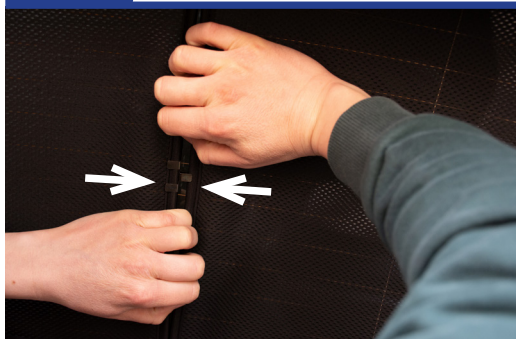

Installation

JAGUAR I PACE 5DR

JAG-IPAC-5-A

Tailgate Shade Installation

STEP 13