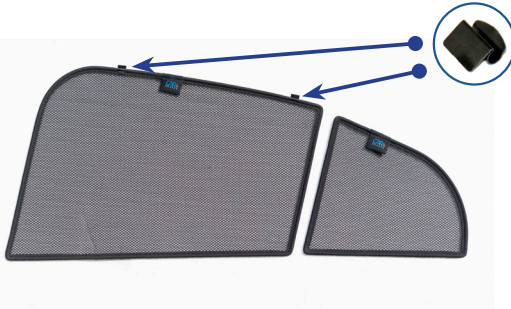

Side Shade Installation

STEP 1