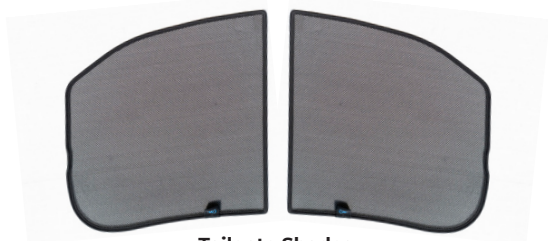

Installation Manual

JAGUAR I PACE 5DR
JAG-IPAC-5-A

Shades

Side Shades

Tailgate Shades

Fixing Clips

CL-M02 x 4

CL-P02 x 2

CL-M14 x 1

CL-W01 x 1

Installation

JAGUAR I PACE 5DR
JAG-IPAC-5-A

Components Needed

Side Shades

CL-M02 x 4

Side Shade Installation