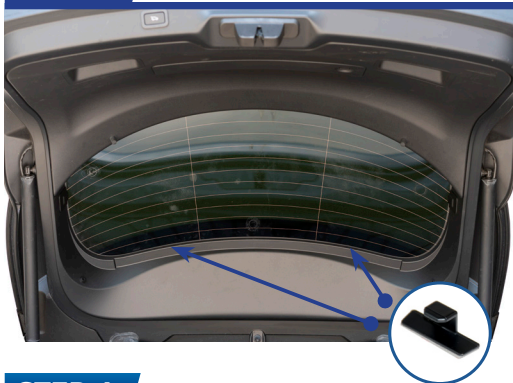

Installation

JAGUAR I PACE 5DR
JAG-IPAC-5-A

Components Needed

Tailgate Shade Installation

STEP 1

STEP 2

STEP 3

STEP 4

Press and hold clips in place for 30 Seconds

STEP 5

Repeat steps 3 & 4 for the other P02 clip

STEP 6