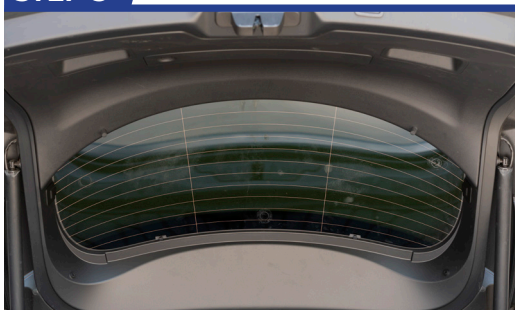

CL-W01 x 1

Tailgate Shade Installation

STEP 1

STEP 2

STEP 3

STEP 4

Press and hold clips in place for 30 Seconds

STEP 5