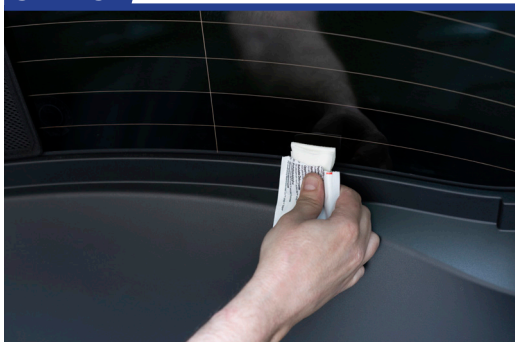

CL-W01 x 1

Tailgate Shade Installation

STEP 1

STEP 2

STEP 3

STEP 4

Press and hold clips in place for 30 Seconds

STEP 5