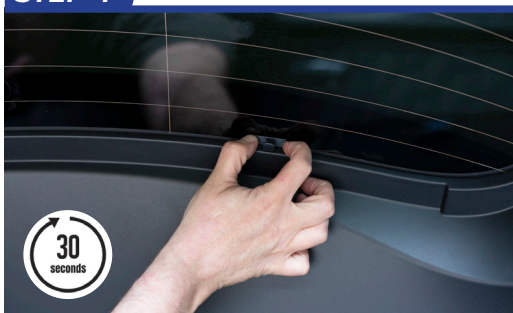

CL-W01 x 1

Tailgate Shade Installation

STEP 1

STEP 2

STEP 3

STEP 4

Press and hold clips in place for 30 Seconds

STEP 5