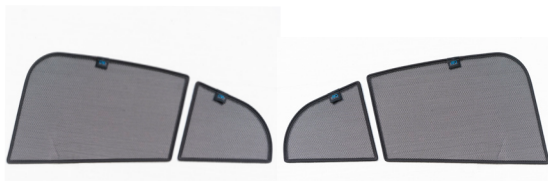

Installation Manual

JAGUAR I PACE 5DR
JAG-IPAC-5-A

Shades

Side Shades

Tailgate Shades

Fixing Clips

CL-M02 x 4

CL-P02 x 2

CL-M14 x 1

CL-W01 x 1

Installation

JAGUAR I PACE 5DR
JAG-IPAC-5-A

Components Needed

Side Shades

CL-M02 x 4

Side Shade Installation