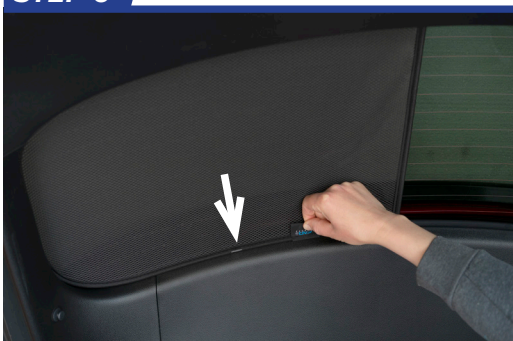

Installation

KIA CEED ESTATE
KIA-CEED-E-C

Components Needed

Tailgate Shade Installation

STEP 1

STEP 2

STEP 3

STEP 4

STEP 5

STEP 6