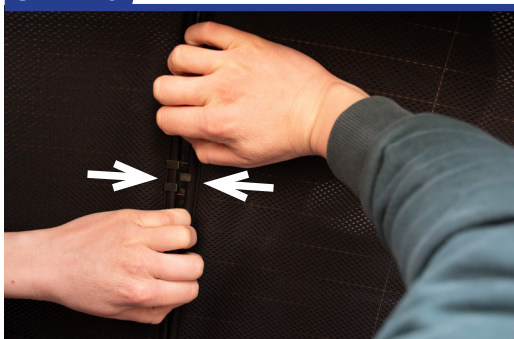

KIA-CEED-E-C

Tailgate Shade Installation

STEP 7

Repeat this whole process for the other side

STEP 8

STEP 9

STEP 10

STEP 11