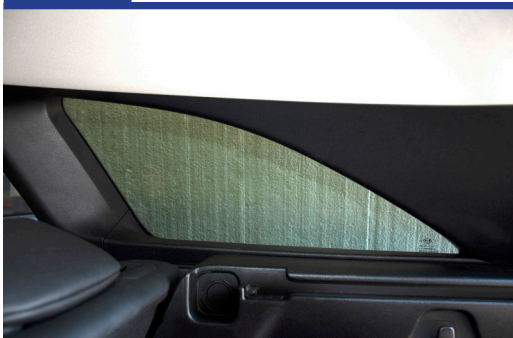

Installation

KIA CEED ESTATE
KIA-CEED-E-C

Components Needed

Port Shade Installation

STEP 1

STEP 2

STEP 3

STEP 4

STEP 5

STEP 6

Repeat this whole process for the other side.