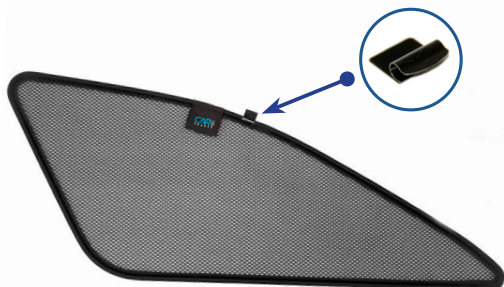

STEP 9

STEP 10

STEP 11

Repeat this whole process for the other side

Installation

KIA CEED ESTATE
KIA-CEED-E-C

Components Needed

Port Shades

CL-M12 x 2

Port Shade Installation

STEP 1

STEP 2

STEP 3

STEP 4

STEP 5

STEP 6