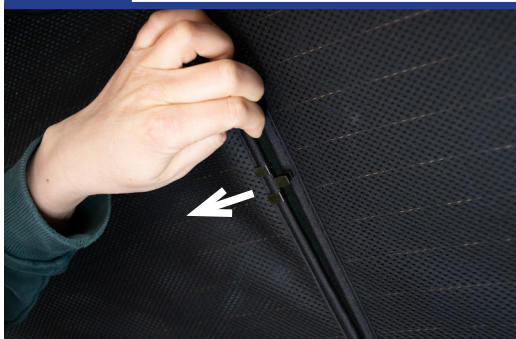

KIA-CEED-E-C

Tailgate Shade Installation

STEP 7

Repeat this whole process for the other side

STEP 8

STEP 9

STEP 10

STEP 11