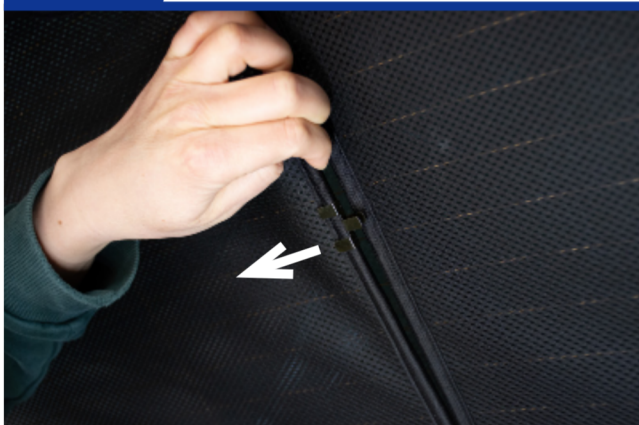

Installation

KIA EV6 5DR

KIA-EV6-5-A

Tailgate Shade Installation

STEP 7

Repeat this whole process for the other side.

STEP 8

STEP 9

STEP 10

STEP 11