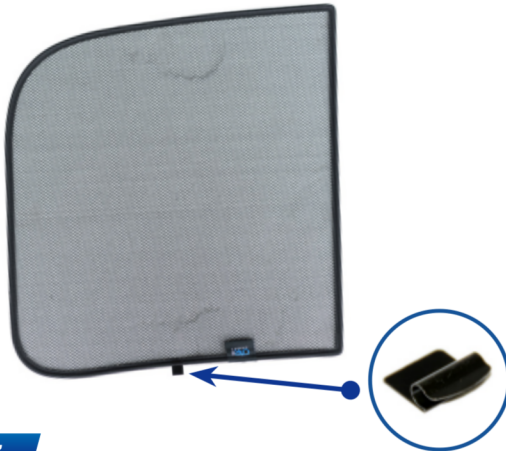

KIA EV6 5DR
KIA-EV6-5-A

Components Needed

Port Shades

CL-M02 x 4

Port Shade Installation

STEP 1

STEP 2

STEP 3

STEP 4

STEP 5

STEP 6

Repeat this whole process for the other side.

Installation

KIA EV6 5DR
KIA-EV6-5-A

Components Needed

Tailgate Shades

CL-M12 x 2

CL-M14 x 1

Tailgate Shade Installation

STEP 1

STEP 2

STEP 3

STEP 4

STEP 5