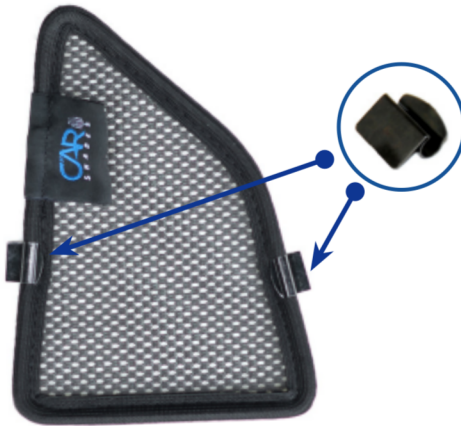

KIA EV6 5DR
KIA-EV6-5-A

Components Needed

Port Shades

CL-M02 x 4

Port Shade Installation

STEP 1

STEP 2

STEP 3

STEP 4

STEP 5

STEP 6

Repeat this whole process for the other side.

Installation

KIA EV6 5DR
KIA-EV6-5-A

Components Needed

Tailgate Shades