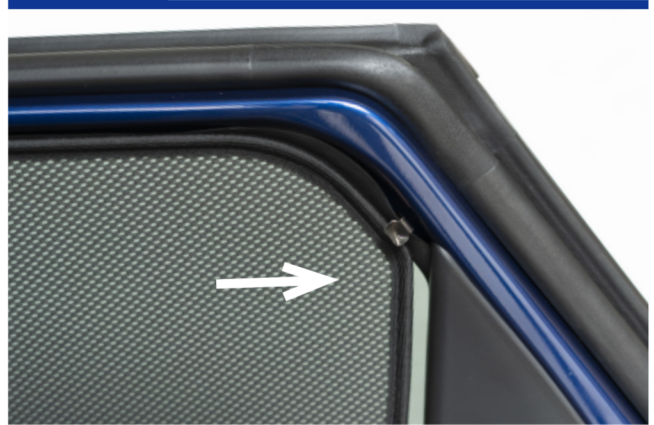

STEP 4

STEP 5

STEP 6

Repeat steps 3 & 4 for the other M05 Clip.

Installation

KIA EV6 5DR

KIA-EV6-5-A

Side Shade Installation

STEP 7

STEP 8

STEP 9

STEP 10

STEP 11

STEP 12

Repeat this whole process for the other side.

Installation