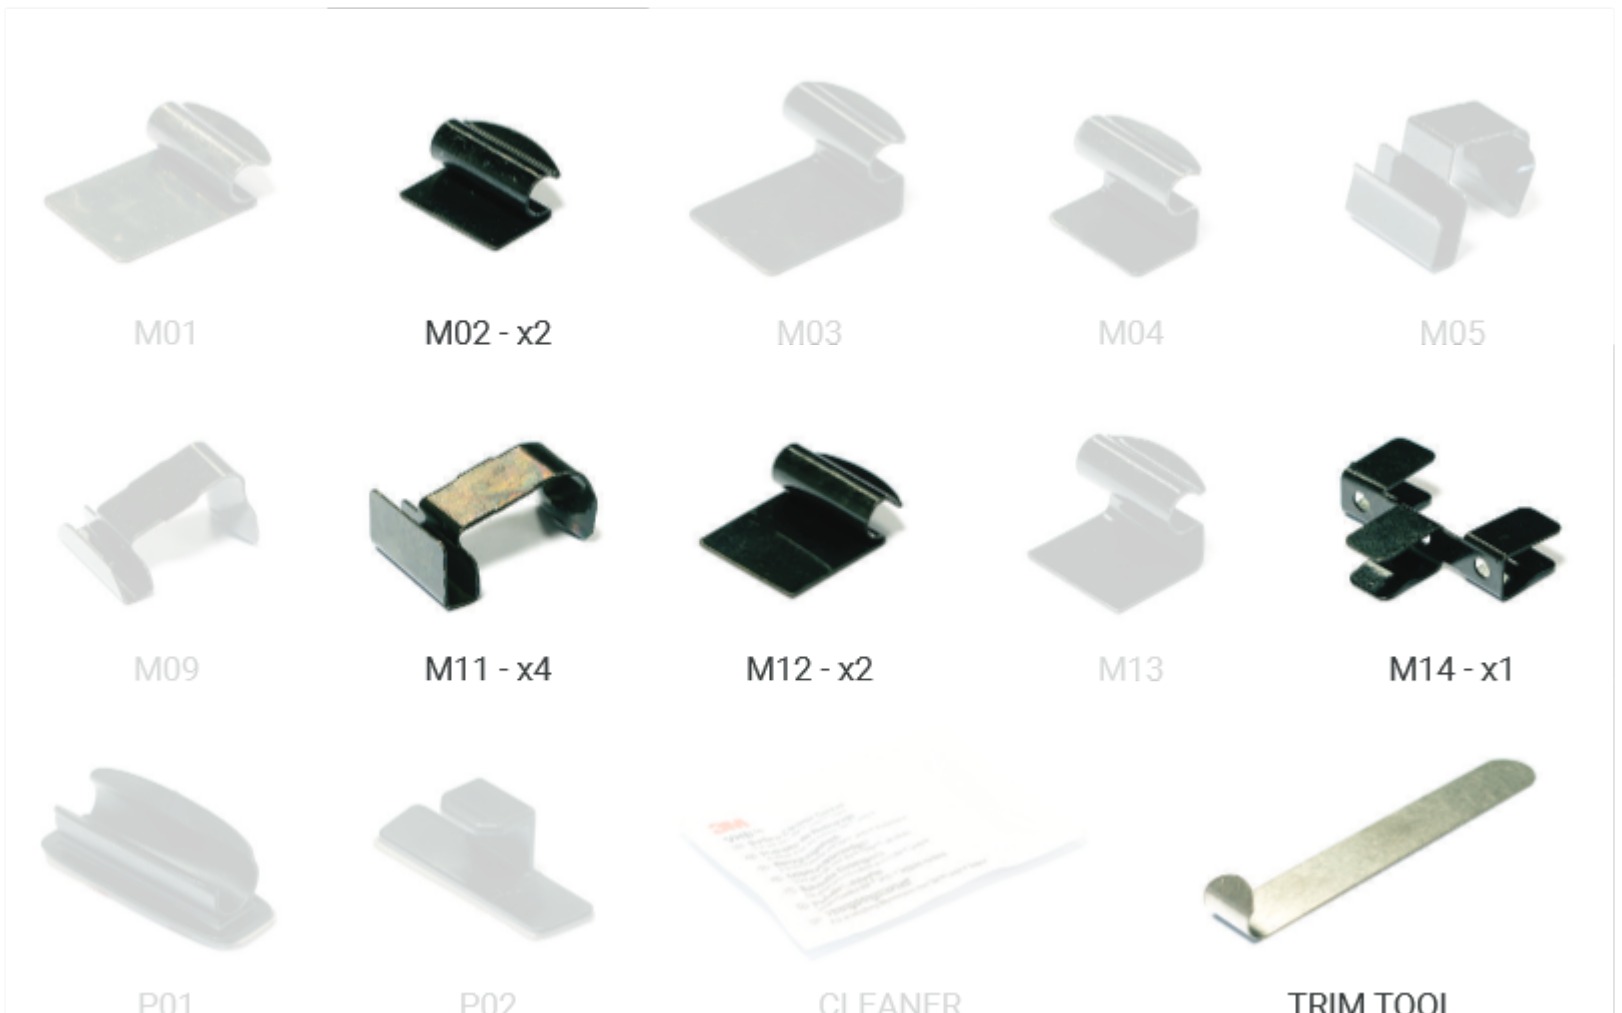

KIA NIRO 2022> | 5 Door
KIA-NIRO-5-B

Included Components:

Side Window Shades

Tailgate Shades

KIA NIRO 2022> | 5 Door

KIA-NIRO-5-B

Side Windows

Side Window Shades - x2

KIA NIRO 2022> | 5 Door

KIA-NIRO-5-B

Tailgate Window

Tailgate Shades - x2

CLIP PLACEMENT

M02 - x2

M14 - x1

CLIP TYPE