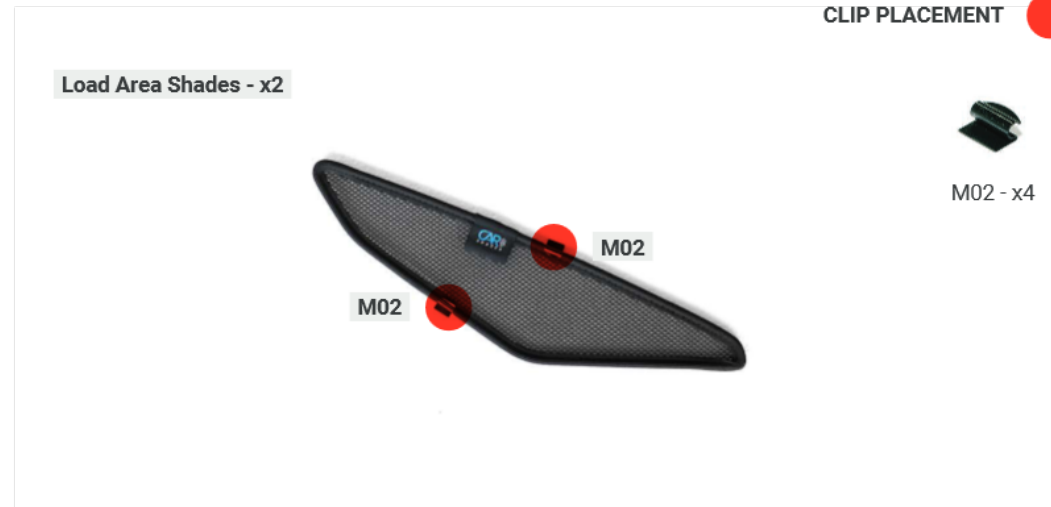

KIA PROCEE'D | 5-DOOR
KIA-PROC-5-C

Included Components:

Side Window Shades

Tailgate Shades

Load Area Shades

KIA PROCEE'D | 5-DOOR

KIA-PROC-5-C

Side Windows

KIA PROCEE'D | 5-DOOR

KIA-PROC-5-C

Load Area Windows

KIA PROCEE'D | 5-DOOR

KIA-PROC-5-C

Tailgate Window