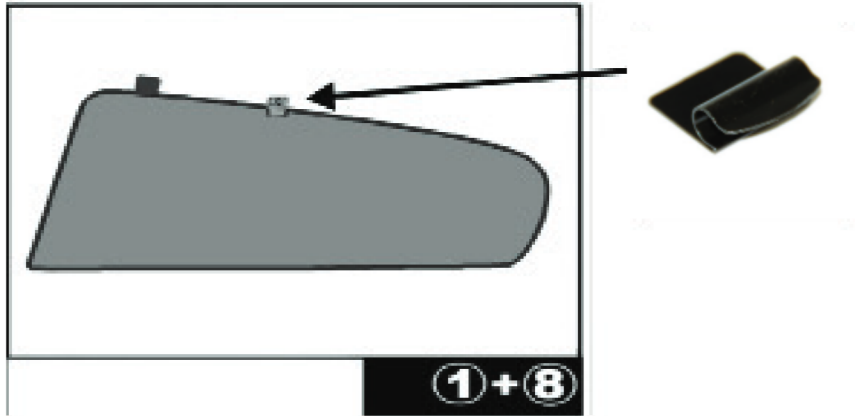

Installation Manual

KIA RIO 3DR
KIA-RIO-3-B

COMPONENTS INCLUDED

CL-M12 x 6

Installation

KIA RIO 3DR

KIA-RIO-3-B

SIDE SHADE INSTALLATION