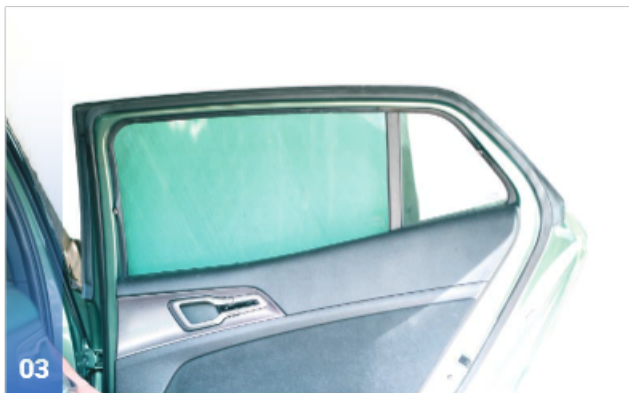

KIA SPORTAGE | 5-DOOR KIA-SPOR-5-E

Included Components:

Side Window Shades

Load Area Shades

KIA SPORTAGE | 5-DOOR

KIA-SPOR-5-E

Side Windows

CLIP PLACEMENT

Side Window Shades - x2

M11 - x4

M13 - x2

TRIM TOOL

KIA SPORTAGE | 5-DOOR

KIA-SPOR-5-E

Tailgate Window

CLIP PLACEMENT