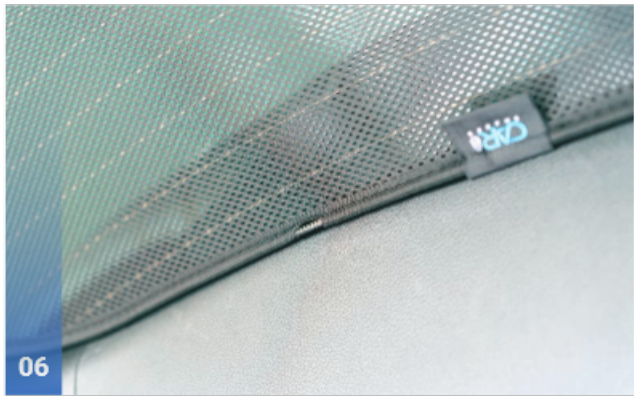

KIA SPORTAGE | 5-DOOR KIA-SPOR-5-E

Included Components:

Side Window Shades

Load Area Shades

KIA SPORTAGE | 5-DOOR

KIA-SPOR-5-E

Side Windows

CLIP PLACEMENT

Side Window Shades - x2

M11 - x4

M13 - x2

TRIM TOOL

KIA SPORTAGE | 5-DOOR

KIA-SPOR-5-E

Tailgate Window

CLIP PLACEMENT