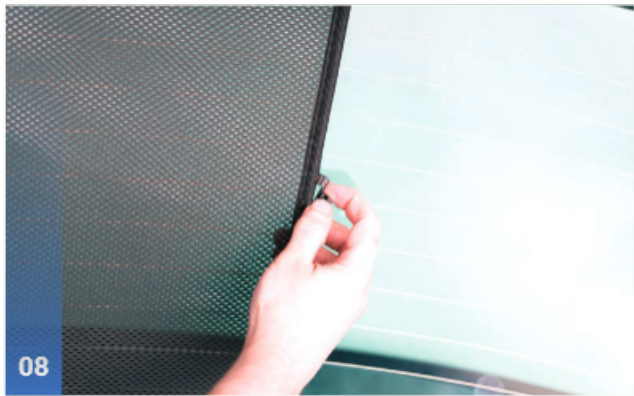

Side Window Shades - x2

M11 - x4

M13 - x2

TRIM TOOL

KIA SPORTAGE | 5-DOOR

KIA-SPOR-5-E

Tailgate Window

CLIP PLACEMENT