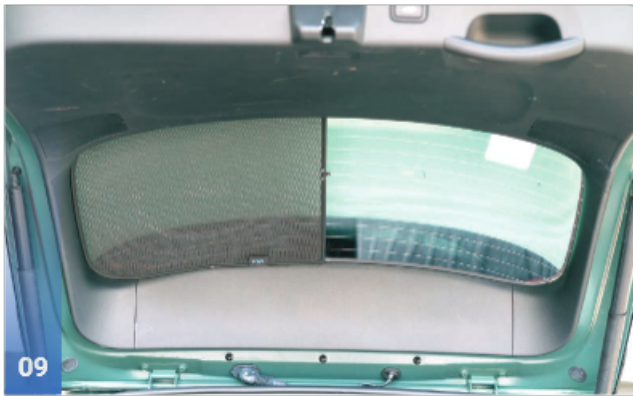

KIA SPORTAGE | 5-DOOR KIA-SPOR-5-E

Included Components:

Side Window Shades

Load Area Shades

KIA SPORTAGE | 5-DOOR

KIA-SPOR-5-E

Side Windows

CLIP PLACEMENT

Side Window Shades - x2

M11 - x4

M13 - x2

TRIM TOOL

KIA SPORTAGE | 5-DOOR

KIA-SPOR-5-E

Tailgate Window

CLIP PLACEMENT