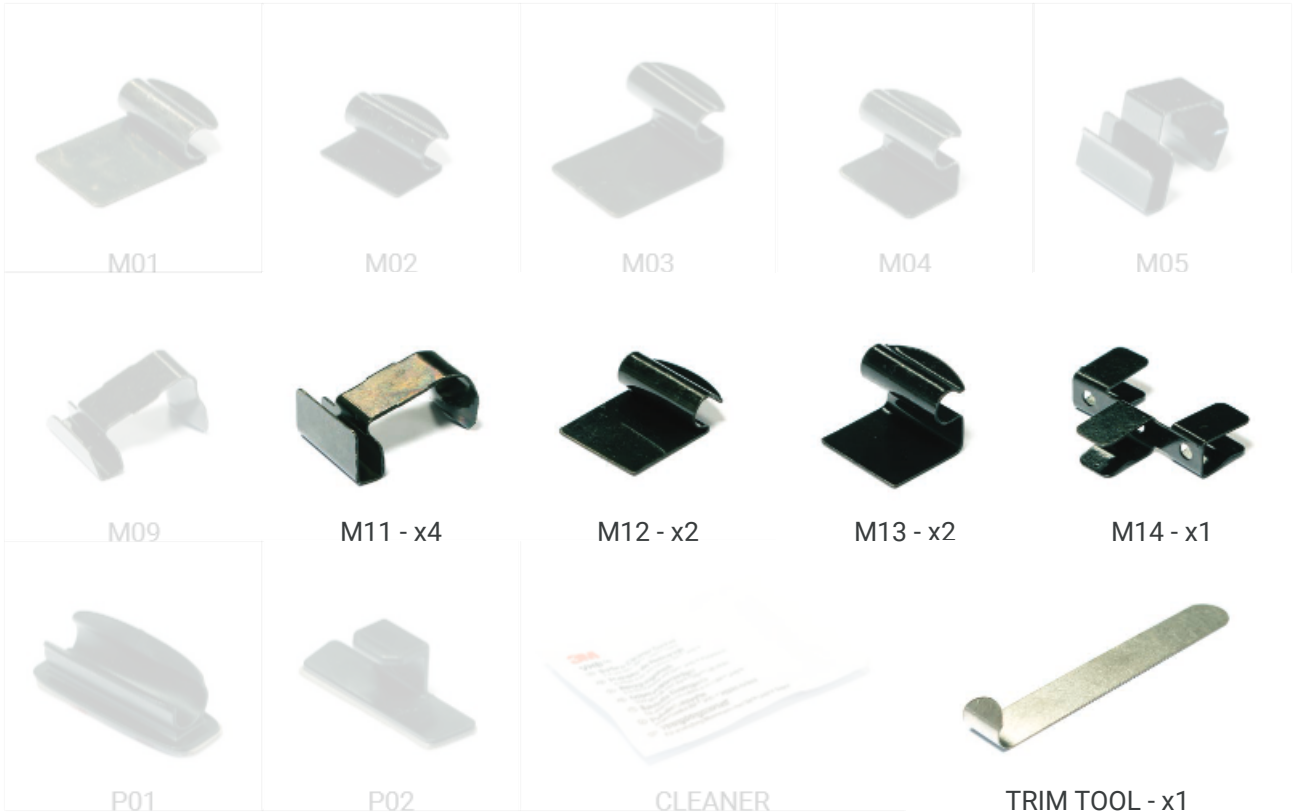

KIA SPORTAGE | 5-DOOR KIA-SPOR-5-E

Included Components:

Side Window Shades

Load Area Shades

KIA SPORTAGE | 5-DOOR

KIA-SPOR-5-E

Side Windows

CLIP PLACEMENT

Side Window Shades - x2

M11 - x4

M13 - x2

TRIM TOOL

KIA SPORTAGE | 5-DOOR

KIA-SPOR-5-E

Tailgate Window

CLIP PLACEMENT