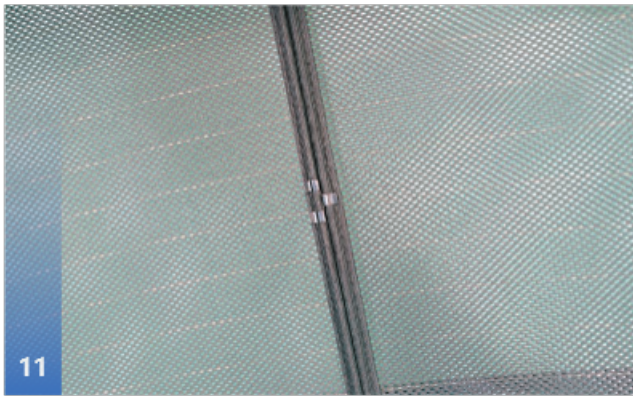

KIA SPORTAGE | 5-DOOR KIA-SPOR-5-E

Included Components:

Side Window Shades

Load Area Shades

KIA SPORTAGE | 5-DOOR

KIA-SPOR-5-E

Side Windows

CLIP PLACEMENT

Side Window Shades - x2

M11 - x4

M13 - x2

TRIM TOOL

KIA SPORTAGE | 5-DOOR

KIA-SPOR-5-E

Tailgate Window

CLIP PLACEMENT