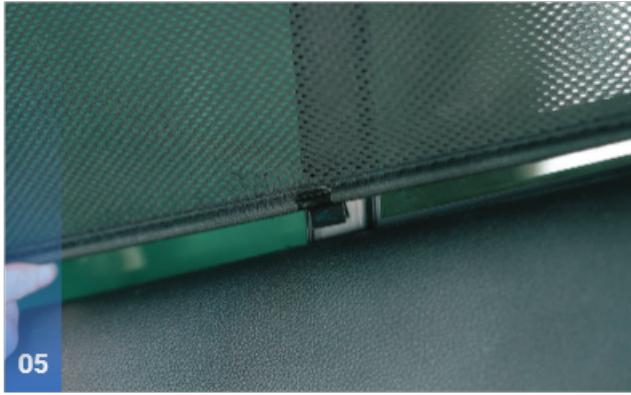

Side Window Shades - x2

M11 - x4

M13 - x2

TRIM TOOL

KIA SPORTAGE | 5-DOOR

KIA-SPOR-5-E

Tailgate Window

CLIP PLACEMENT