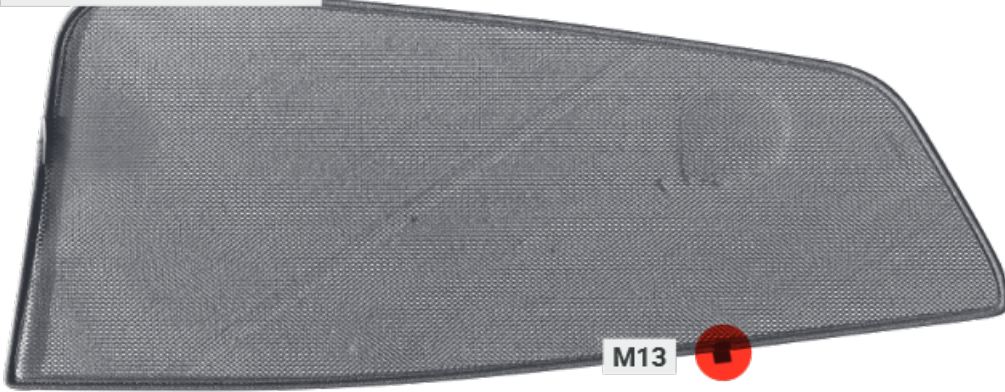

KIA SPORTAGE | 5-DOOR KIA-SPOR-5-E

Included Components:

Side Window Shades

Load Area Shades

KIA SPORTAGE | 5-DOOR

KIA-SPOR-5-E

Side Windows

CLIP PLACEMENT

Side Window Shades - x2

M11 - x4

M13 - x2

TRIM TOOL

KIA SPORTAGE | 5-DOOR

KIA-SPOR-5-E

Tailgate Window

CLIP PLACEMENT