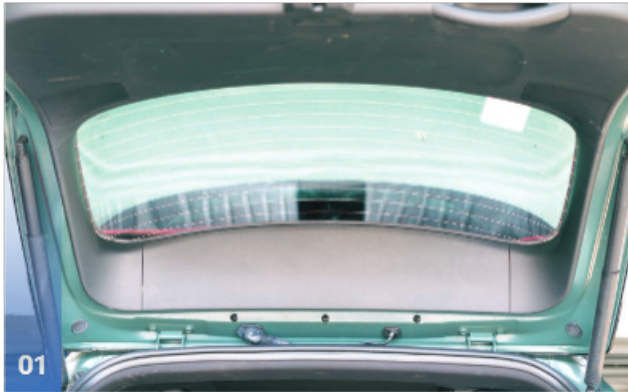

KIA SPORTAGE | 5-DOOR KIA-SPOR-5-E

Included Components:

Side Window Shades

Load Area Shades

KIA SPORTAGE | 5-DOOR

KIA-SPOR-5-E

Side Windows

CLIP PLACEMENT

Side Window Shades - x2

M11 - x4

M13 - x2

TRIM TOOL

KIA SPORTAGE | 5-DOOR

KIA-SPOR-5-E

Tailgate Window

CLIP PLACEMENT