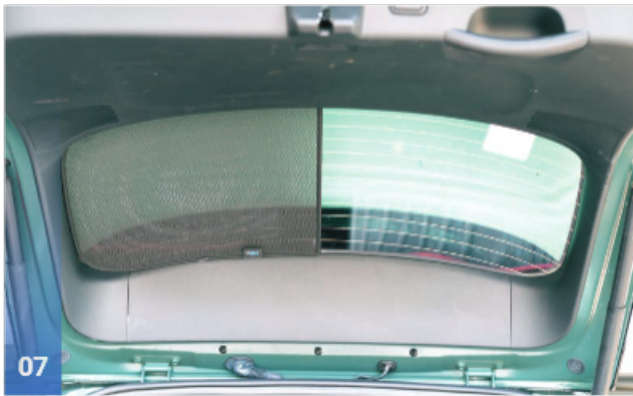

KIA SPORTAGE | 5-DOOR KIA-SPOR-5-E

Included Components:

Side Window Shades

Load Area Shades

KIA SPORTAGE | 5-DOOR

KIA-SPOR-5-E

Side Windows

CLIP PLACEMENT

Side Window Shades - x2

M11 - x4

M13 - x2

TRIM TOOL

KIA SPORTAGE | 5-DOOR

KIA-SPOR-5-E

Tailgate Window

CLIP PLACEMENT