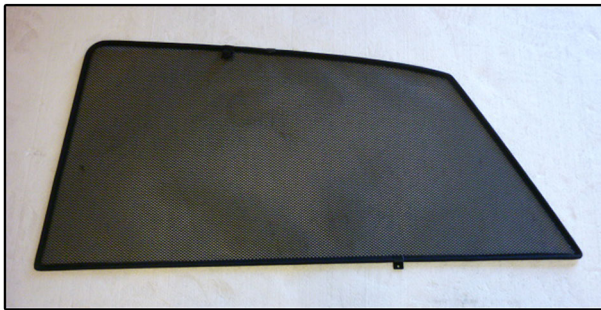

# INSTALLATION INSTRUCTIONS

Lexus Rx 350 5dr

## COMPONENTS INCLUDED

### SHADES

SIDE WINDOWS X2

PORT WINDOWS X2

TAILGATE WINDOW X2