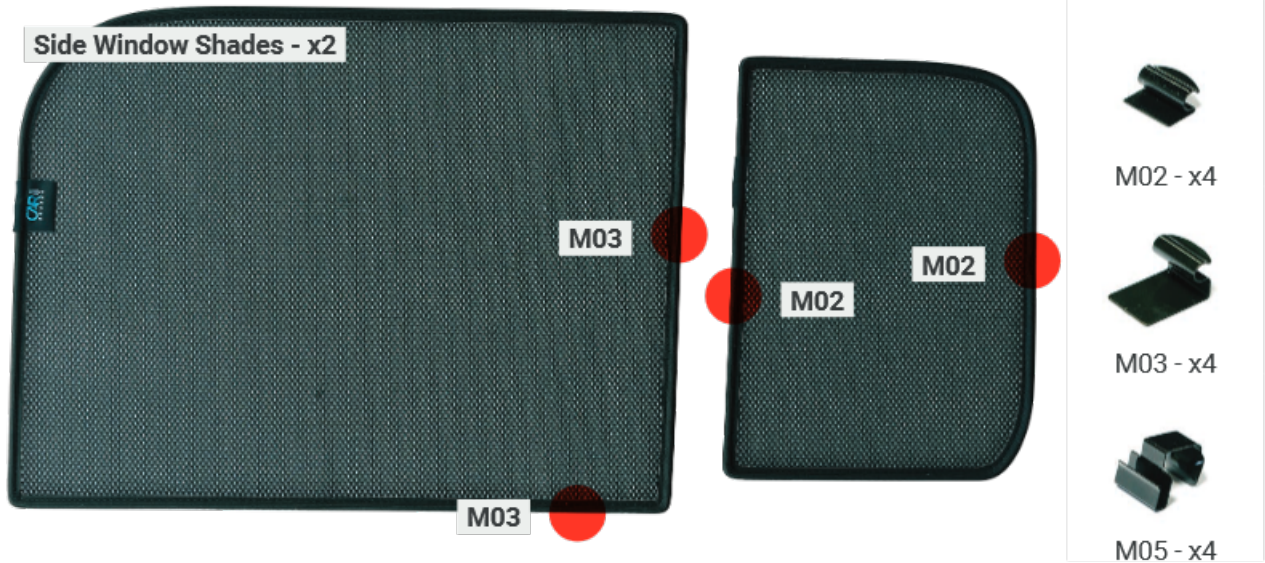

**LAND ROVER DEFENDER | 5-DOOR**  
**LRO-D110-5-B**

**Included Components:**

**Side Window Shades**

**Tailgate Shades**

**Load Area Shades**

# LAND ROVER DEFENDER | 5-DOOR