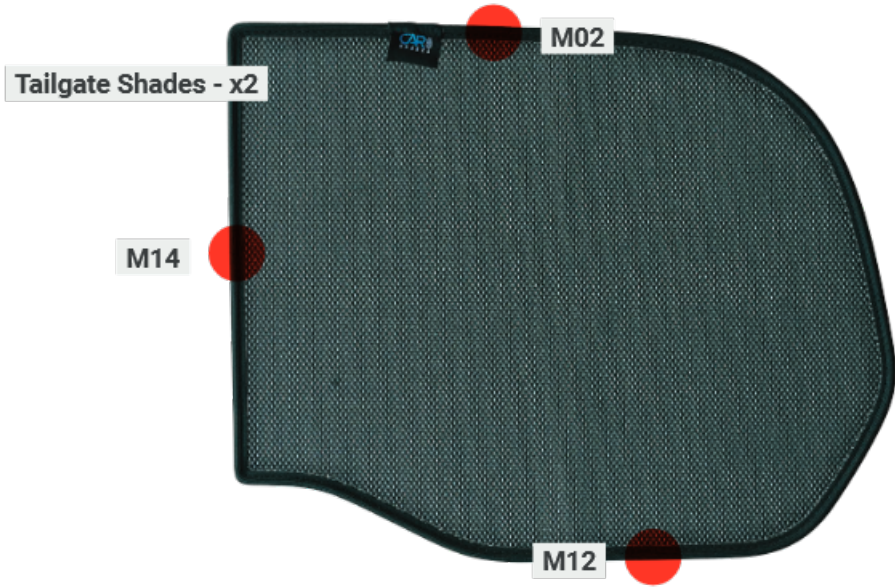

LAND ROVER DEFENDER | 5-DOOR

LRO-D110-5-B

Tailgate Window