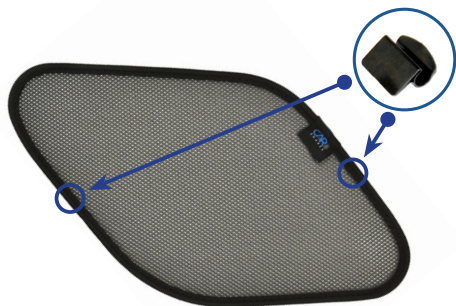

LAND ROVER DISCOVERY SPORT 5DR

LRO-DISC-5-D

Side Shade Installation

STEP 7

View from the other side. Ensure the clips fit between the seals

STEP 8

Repeat this whole process for the other side.

Installation

LAND ROVER DISCOVERY SPORT 5DR
LRO-DISC-5-D

Components Needed

Port Shades

CL-M02 x 4

Port Shade Installation

STEP 1

STEP 2

STEP 3

STEP 4

STEP 5

STEP 6

Repeat this whole process for the other side.

Installation

LAND ROVER DISCOVERY SPORT 5DR
LRO-DISC-5-D

Components Needed

Tailgate Shades