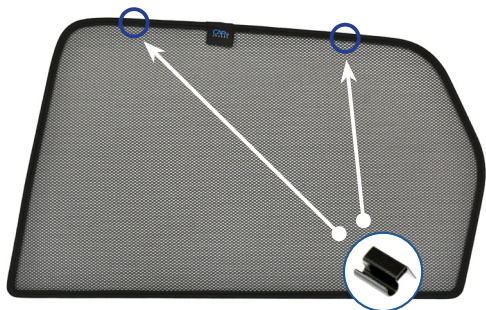

Installation

LAND ROVER DISCOVERY SPORT 5DR
LRO-DISC-5-D

Components Needed

Side Shade Installation

STEP 1