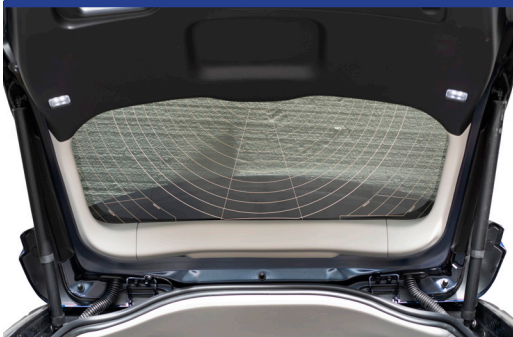

STEP 4

STEP 5

STEP 6

Repeat this whole process for the other side.

Installation

LAND ROVER DISCOVERY SPORT 5DR
LRO-DISC-5-D

Components Needed

Tailgate Shades

CL-M12 x 2

CL-M14 x 1

Tailgate Shade Installation

STEP 1

STEP 2

STEP 3

STEP 4

STEP 5

STEP 6

Installation

LAND ROVER DISCOVERY SPORT 5DR
LRO-DISC-5-D

Tailgate Shade Installation

STEP 7

Repeat this whole process for the other side.

STEP 8

STEP 9