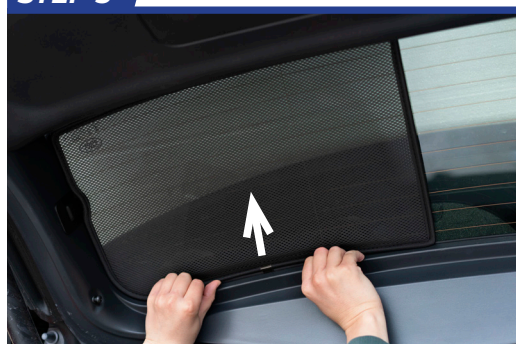

Tailgate Shades

CL-M02 x 2

CL-M12 x 2

CL-M14 x 1

Tailgate Shade Installation

STEP 1

STEP 2

STEP 3

STEP 4

STEP 5

STEP 6

Installation

RANGE ROVER EVOQUE 5 DOOR
LRO-EV-5-B

Tailgate Shade Installation

STEP 7

Repeat this whole process for the other side.