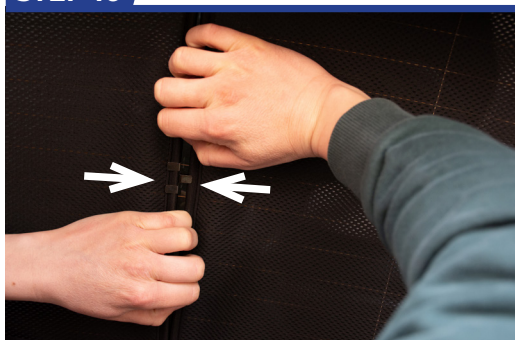

Installation

RANGE ROVER EVOQUE 5 DOOR
LRO-EV-5-B

Tailgate Shade Installation

STEP 7

Repeat this whole process for the other side.

STEP 8

STEP 9

STEP 10

STEP 11