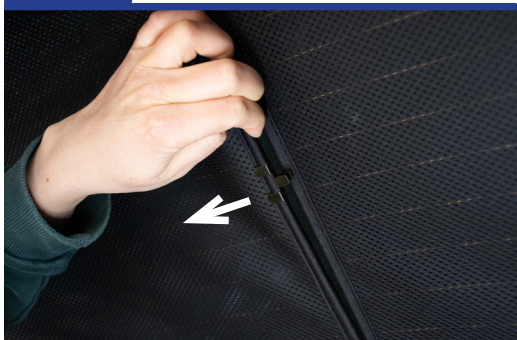

Installation

RANGE ROVER EVOQUE 5 DOOR
LRO-EV-5-B

Tailgate Shade Installation

STEP 7

Repeat this whole process for the other side.

STEP 8

STEP 9

STEP 10

STEP 11