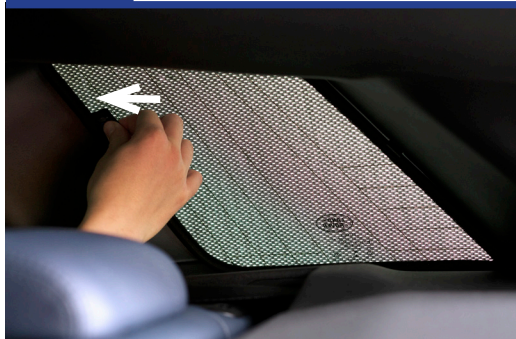

STEP 6

Installation

RANGE ROVER EVOQUE 5 DOOR
LRO-EV-5-B

Side Shade Installation

STEP 7

STEP 8

STEP 9

Repeat this whole process for the other side.

Installation

RANGE ROVER EVOQUE 5 DOOR
LRO-EV-5-B

Components Needed

Port Shades

CL-M02 x 4

Port Shade Installation

STEP 1

STEP 2

STEP 3

STEP 4

STEP 5

STEP 6

Repeat this whole process for the other side.

Installation

RANGE ROVER EVOQUE 5 DOOR
LRO-EV-5-B

Components Needed