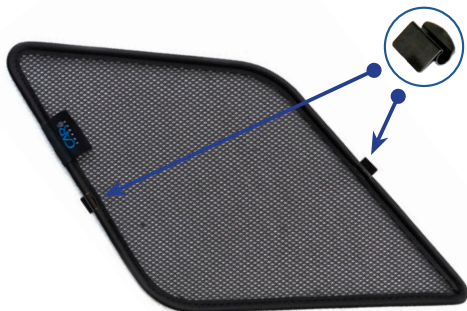

STEP 6

Installation

RANGE ROVER EVOQUE 5 DOOR
LRO-EV-5-B

Side Shade Installation

STEP 7

STEP 8

STEP 9

Repeat this whole process for the other side.

Installation

RANGE ROVER EVOQUE 5 DOOR
LRO-EV-5-B

Components Needed

Port Shades

CL-M02 x 4

Port Shade Installation

STEP 1

STEP 2

STEP 3

STEP 4

STEP 5

STEP 6

Repeat this whole process for the other side.

Installation

RANGE ROVER EVOQUE 5 DOOR
LRO-EV-5-B

Components Needed