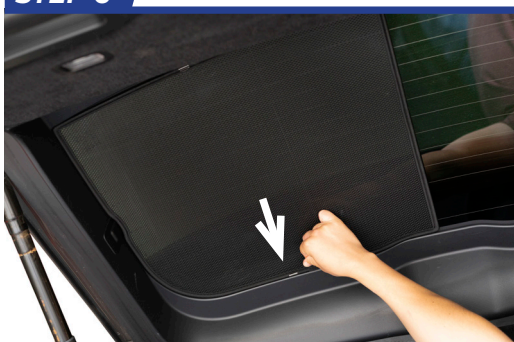

STEP 3

STEP 4

STEP 5

STEP 6

Repeat this whole process for the other side.

Installation

RANGE ROVER SPORT 5 DOOR
LRO-RRS-5-B

Components Needed

Tailgate Shades

CL-M02 x 2

CL-M12 x 2

CL-M14 x 1

Tailgate Shade Installation

STEP 1

STEP 2

STEP 3

STEP 4

STEP 5

STEP 6

Installation

RANGE ROVER SPORT 5 DOOR
LRO-RRS-5-B

Tailgate Shade Installation

STEP 7

Repeat this whole process for the other side.