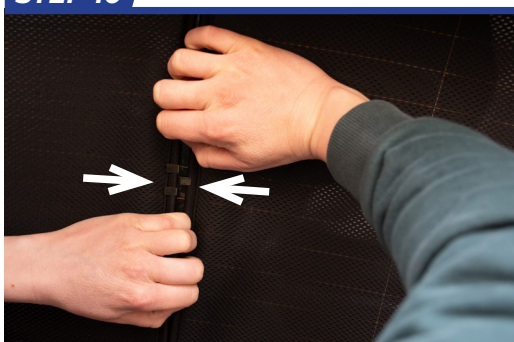

Installation

RANGE ROVER SPORT 5 DOOR
LRO-RRS-5-B

Tailgate Shade Installation

STEP 7

Repeat this whole process for the other side.

STEP 8

STEP 9

STEP 10

STEP 11