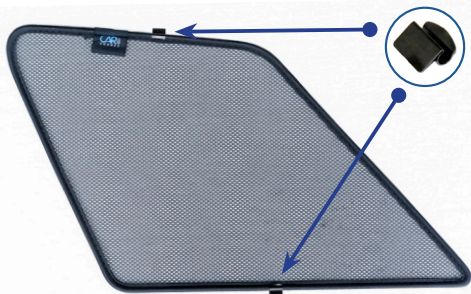

RANGE ROVER SPORT 5 DOOR
LRO-RRS-5-B

Side Shade Installation

STEP 7

View from the inside side.

STEP 8

Ensure clips are behind seals.

STEP 9

Repeat this whole process for the other side.

Installation

RANGE ROVER SPORT 5 DOOR
LRO-RRS-5-B

Components Needed

Port Shades

CL-M02 x 4

Port Shade Installation

STEP 1

STEP 2

STEP 3

STEP 4

STEP 5

STEP 6

Repeat this whole process for the other side.

Installation

RANGE ROVER SPORT 5 DOOR
LRO-RRS-5-B

Components Needed