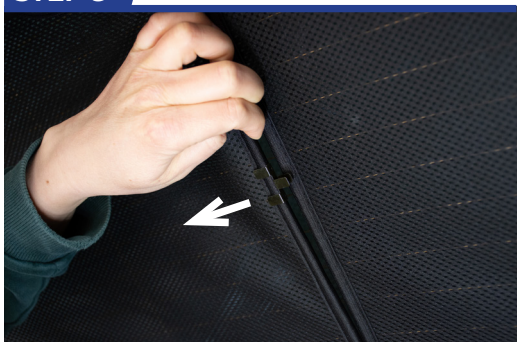

Installation

RANGE ROVER SPORT 5 DOOR
LRO-RRS-5-B

Tailgate Shade Installation

STEP 7

Repeat this whole process for the other side.

STEP 8

STEP 9

STEP 10

STEP 11