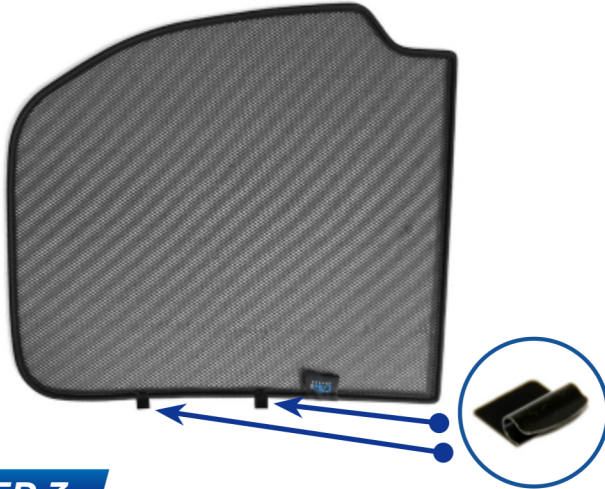

Installation

MAZDA CX-5 5DR
MAZ-CX5-5-B

Components Needed

Tailgate Shade Installation

STEP 1