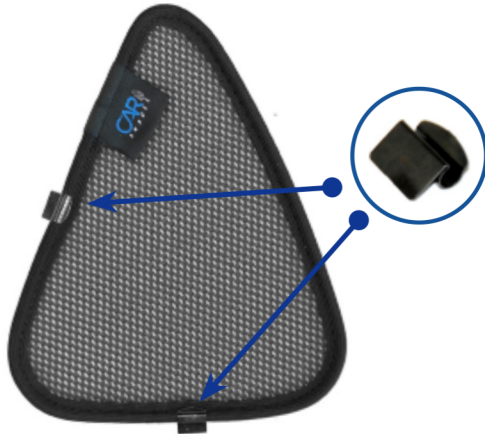

Installation

MAZDA CX-5 5DR
MAZ-CX5-5-B

Components Needed

Port Shade Installation

STEP 1