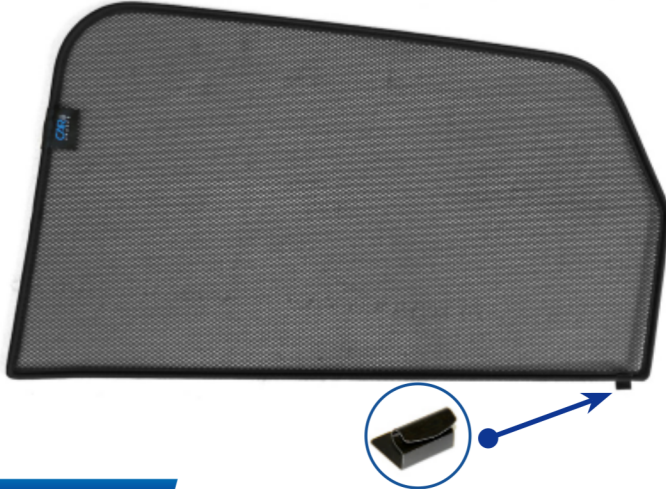

Installation

MAZDA CX-5 5DR
MAZ-CX5-5-B

Components Needed

Side Shade Installation

STEP 1