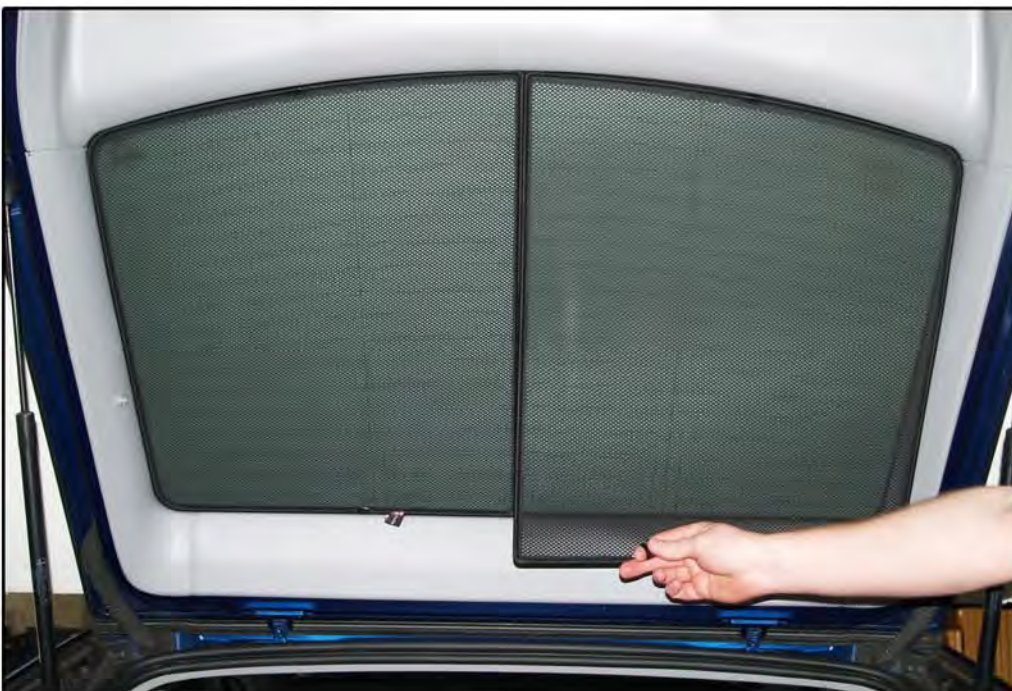

INSTALLATION INSTRUCTIONS

Mercedes C Coupe 2dr

MB-CCLS-3-B

COMPONENTS INCLUDED

SHADES

FIXING CLIPS

SIDE SHADE INSTALLATION

SIDE SHADE INSTALLATION

SIDE SHADE INSTALLATION

TAILGATE SHADE INSTALLATION

TAILGATE SHADE INSTALLATION

TAILGATE SHADE INSTALLATION

X2

TAILGATE SHADE INSTALLATION

SMALL TAILGATE SHADE INSTALLATION

SMALL TAILGATE SHADE INSTALLATION

SMALL TAILGATE SHADE INSTALLATION