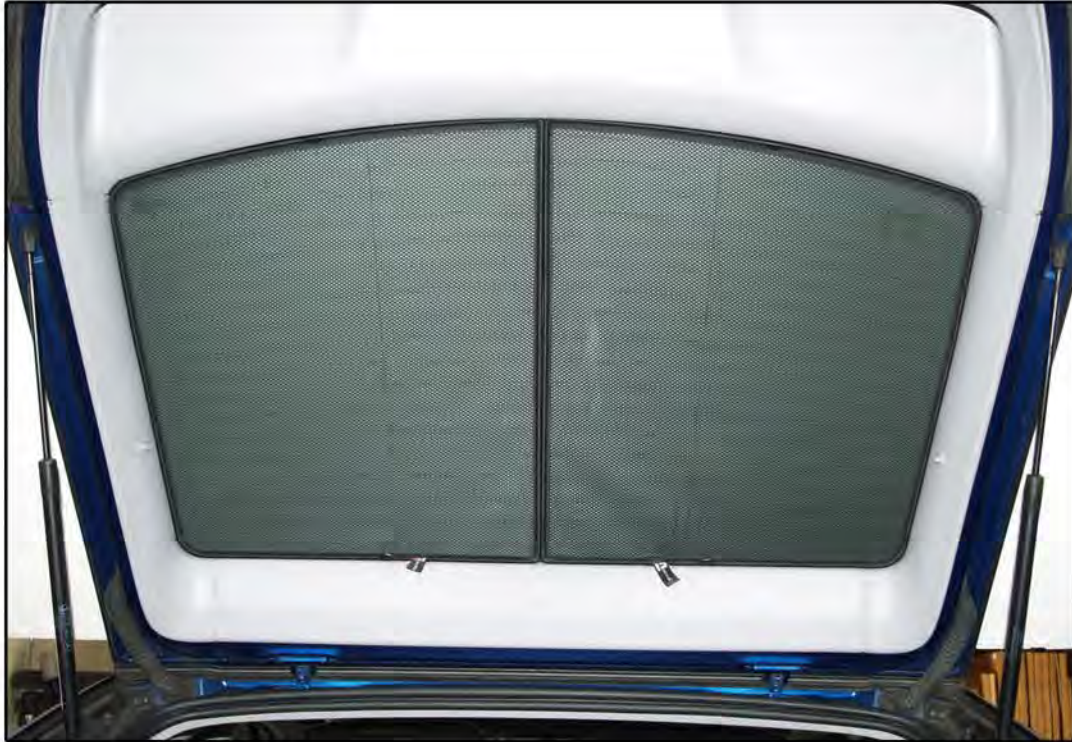

INSTALLATION INSTRUCTIONS

Mercedes C Coupe 2dr

MB-CCLS-3-B

COMPONENTS INCLUDED

SHADES

FIXING CLIPS

SIDE SHADE INSTALLATION

SIDE SHADE INSTALLATION

SIDE SHADE INSTALLATION

TAILGATE SHADE INSTALLATION

TAILGATE SHADE INSTALLATION

TAILGATE SHADE INSTALLATION

X2

TAILGATE SHADE INSTALLATION

SMALL TAILGATE SHADE INSTALLATION

SMALL TAILGATE SHADE INSTALLATION

SMALL TAILGATE SHADE INSTALLATION