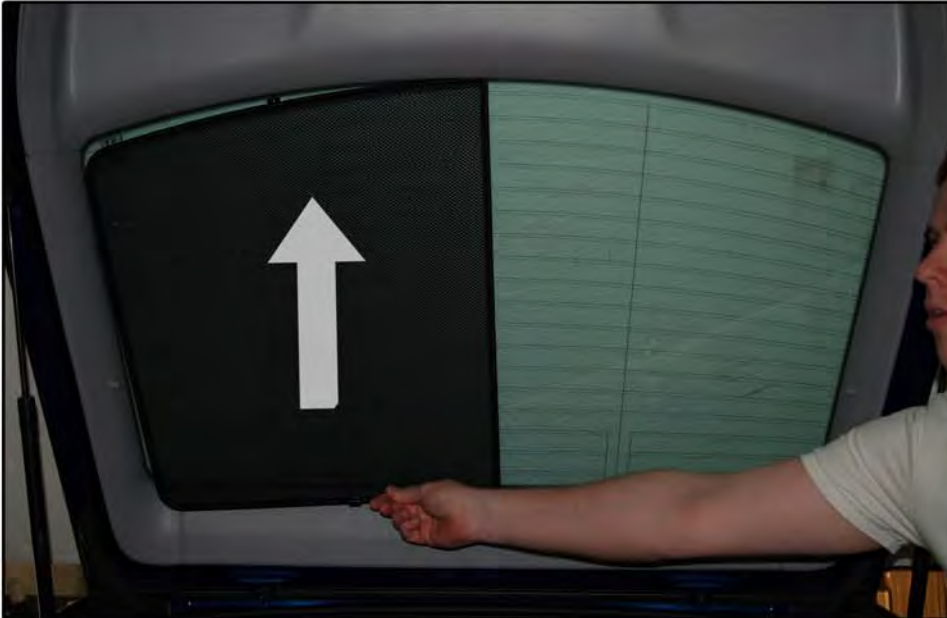

INSTALLATION INSTRUCTIONS

Mercedes C Coupe 2dr

MB-CCLS-3-B

COMPONENTS INCLUDED

SHADES

FIXING CLIPS

SIDE SHADE INSTALLATION

SIDE SHADE INSTALLATION

SIDE SHADE INSTALLATION

TAILGATE SHADE INSTALLATION

TAILGATE SHADE INSTALLATION

TAILGATE SHADE INSTALLATION

X2

TAILGATE SHADE INSTALLATION

SMALL TAILGATE SHADE INSTALLATION

SMALL TAILGATE SHADE INSTALLATION