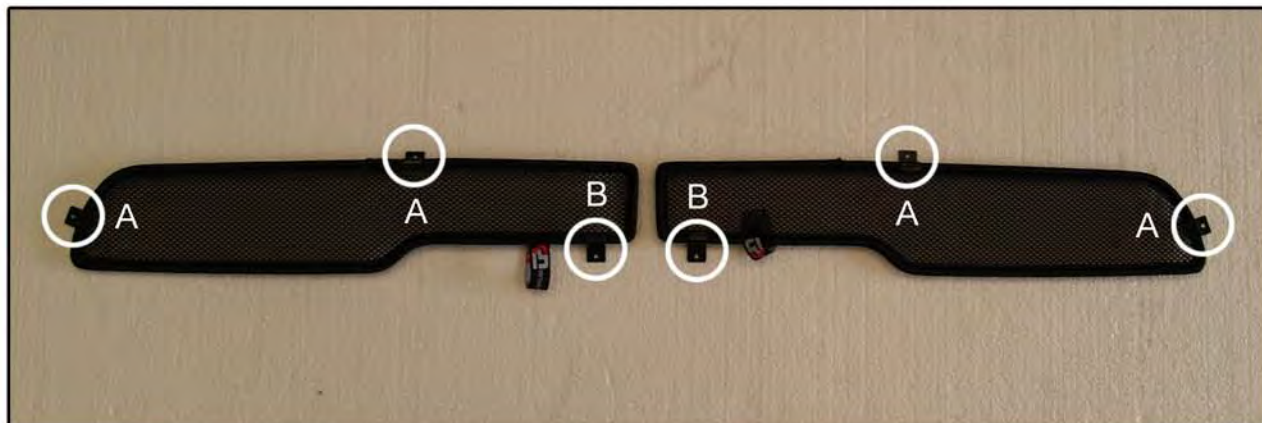

INSTALLATION INSTRUCTIONS

Mercedes C Coupe 2dr

MB-CCLS-3-B

COMPONENTS INCLUDED

SHADES

FIXING CLIPS

SIDE SHADE INSTALLATION

SIDE SHADE INSTALLATION

SIDE SHADE INSTALLATION

TAILGATE SHADE INSTALLATION

TAILGATE SHADE INSTALLATION

TAILGATE SHADE INSTALLATION

X2

TAILGATE SHADE INSTALLATION

SMALL TAILGATE SHADE INSTALLATION

SMALL TAILGATE SHADE INSTALLATION

SMALL TAILGATE SHADE INSTALLATION