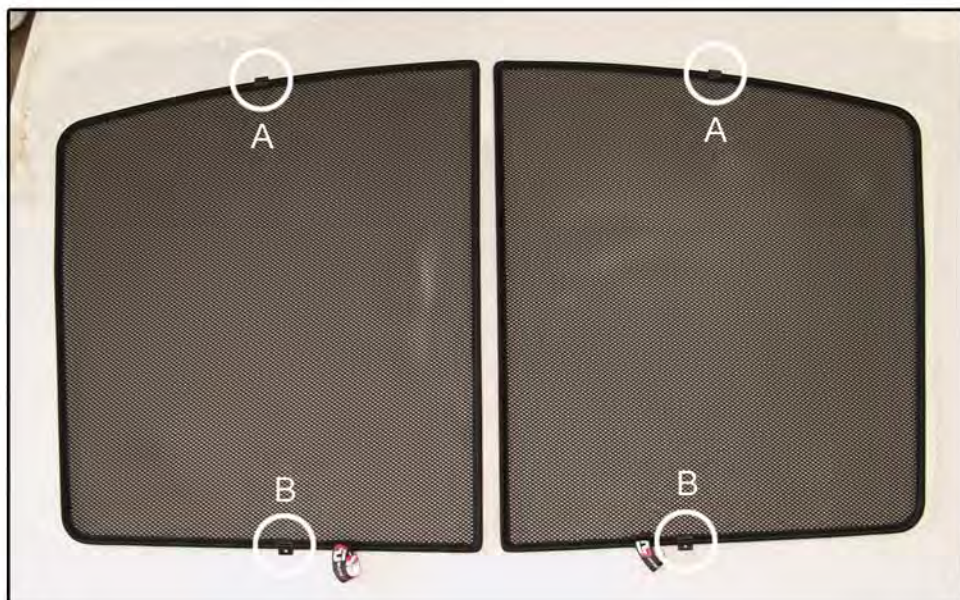

INSTALLATION INSTRUCTIONS

Mercedes C Coupe 2dr

MB-CCLS-3-B

COMPONENTS INCLUDED

SHADES

FIXING CLIPS

SIDE SHADE INSTALLATION

SIDE SHADE INSTALLATION

SIDE SHADE INSTALLATION

TAILGATE SHADE INSTALLATION

TAILGATE SHADE INSTALLATION

TAILGATE SHADE INSTALLATION

X2

TAILGATE SHADE INSTALLATION

SMALL TAILGATE SHADE INSTALLATION

SMALL TAILGATE SHADE INSTALLATION