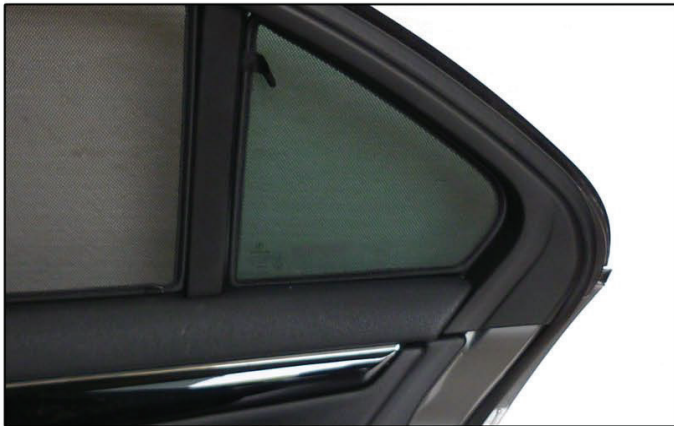

MERCEDES BENZ C-CLASS 4 DR

MB-CCLS-4-C

SMALL SIDE SHADE INSTALLATION

Installation

MERCEDES BENZ C-CLASS 4 DR

MB-CCLS-4-C

SMALL SIDE SHADE INSTALLATION

X2