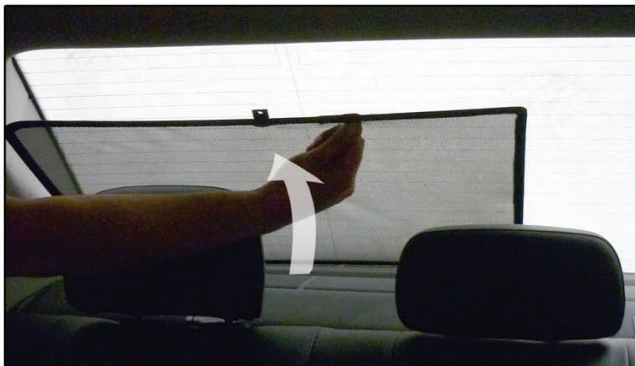

Installation

MERCEDES BENZ C-CLASS 4 DR

MB-CCLS-4-C

TAILGATE SHADE INSTALLATION