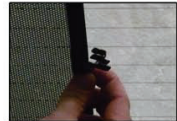

Installation

MERCEDES BENZ C-CLASS 4 DR

MB-CCLS-4-C

TAILGATE SHADE INSTALLATION

Installation

MERCEDES BENZ C-CLASS 4 DR

MB-CCLS-4-C

TAILGATE SHADE INSTALLATION