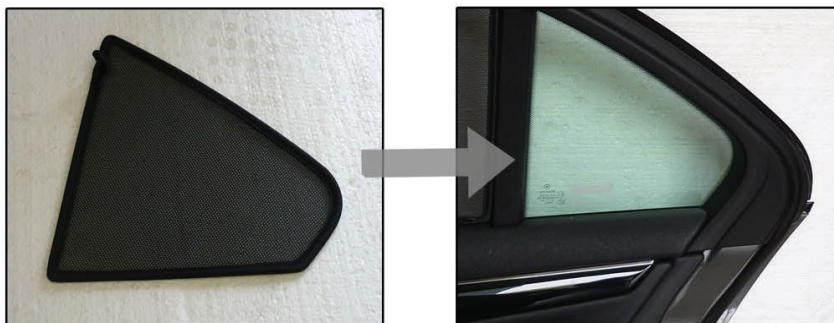

Installation

MERCEDES BENZ C-CLASS 4 DR

MB-CCLS-4-C

SMALL SIDE SHADE INSTALLATION