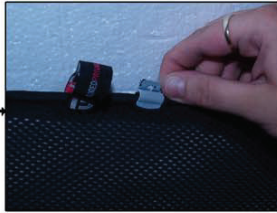

CL-M12 x 6

CL-M14 x 1

Installation

MERCEDES BENZ C-CLASS 4 DR

MB-CCLS-4-C

SIDE SHADE INSTALLATION

Installation

MERCEDES BENZ C-CLASS 4 DR