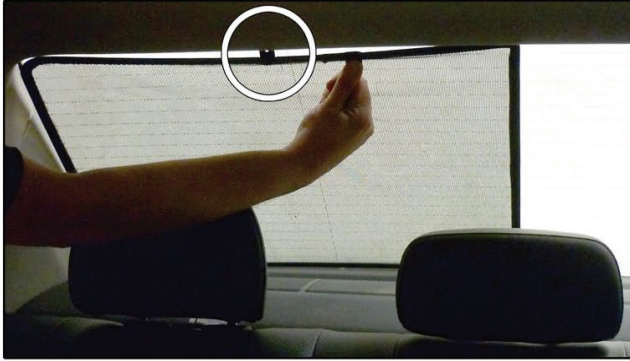

Installation

MERCEDES BENZ C-CLASS 4 DR

MB-CCLS-4-C

TAILGATE SHADE INSTALLATION

Installation

MERCEDES BENZ C-CLASS 4 DR

MB-CCLS-4-C

TAILGATE SHADE INSTALLATION