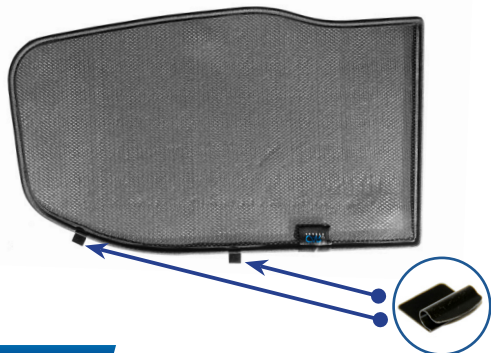

Installation

MERCEDES EQC 5DR
MB-EQC-5-A

Components Needed

Tailgate Shade Installation

STEP 1