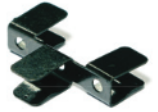

MG4 | 5 DOOR

MG-4EV-5-A

Included Components:

Side Window Shades

Tailgate Shades

M01 - x4

M02 - x8

M03

M04

M05

M09

M11

M12

M13

M14 - x1

P01

P02

CLEANER

TRIM TOOL - x1

MG4 | 5 DOOR

MG-4EV-5-A

Side Windows

CLIP PLACEMENT

Side Window Shades - x2

M01 - x4

M02 - x4

MG4 | 5 DOOR

MG-4EV-5-A

Tailgate Window

Tailgate Shades - x2

CLIP PLACEMENT

M02 - x4