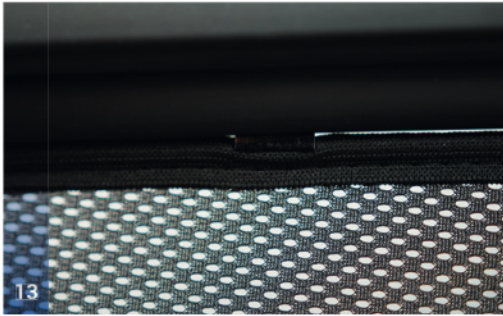

M01 - x4

M02 - x4

MG4 | 5 DOOR

MG-4EV-5-A

Tailgate Window

Tailgate Shades - x2

CLIP PLACEMENT

M02 - x4