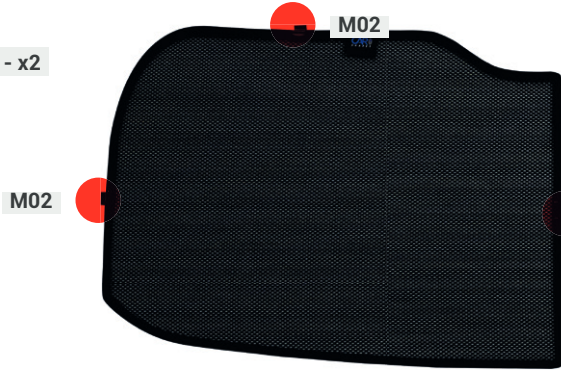

M01 - x4

M02 - x4

MG4 | 5 DOOR

MG-4EV-5-A

Tailgate Window

Tailgate Shades - x2

CLIP PLACEMENT

M02 - x4