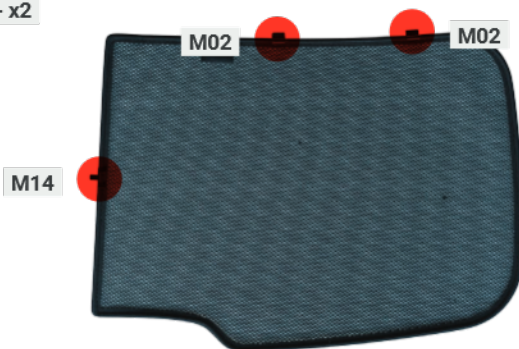

MG 5EV | 5-DOOR

MG-5EV-E-A

Tailgate Window

CLIP PLACEMENT

Tailgate Shades - x2

M02 - x4

M14 - x1