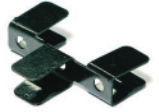

MG 5EV | 5-DOOR MG-5EV-E-A

Included Components:

Side Window Shades

Tailgate Shades

Load Area Shades

M01

M02 - x12

M03 - x4

M04

M05

M09

M11

M12

M13

M14 - x1

P01

P02

CLEANER

TRIM TOOL

MG 5EV | 5-DOOR

MG-5EV-E-A

Side Windows

CLIP PLACEMENT

Side Window Shades - x2

M02 - x4

M03 - x4

MG 5EV | 5-DOOR

MG-5EV-E-A

Load Area Windows

CLIP PLACEMENT

Load Area Shades - x2

MG 5EV | 5-DOOR