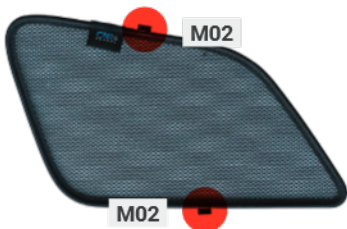

M02 - x4

M03 - x4

MG 5EV | 5-DOOR

MG-5EV-E-A

Load Area Windows

CLIP PLACEMENT

Load Area Shades - x2

MG 5EV | 5-DOOR

MG-5EV-E-A

Tailgate Window

CLIP PLACEMENT

Tailgate Shades - x2

M02 - x4

M14 - x1