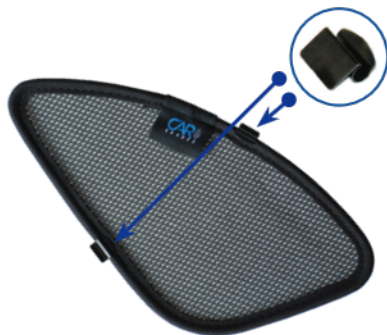

Installation

MG HS 5DR
MG-HS-5-A

Components Needed

Port Shades

CL-M02 x 4

Port Shade Installation

STEP 1

STEP 2