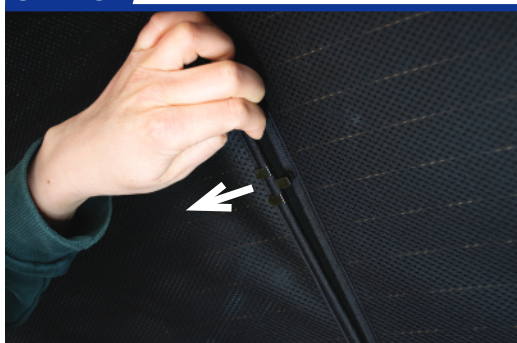

Installation

MG HS 5DR

MG-HS-5-A

Tailgate Shade Installation

STEP 7

Repeat this whole process for the other side

STEP 8

STEP 9

STEP 10

STEP 11