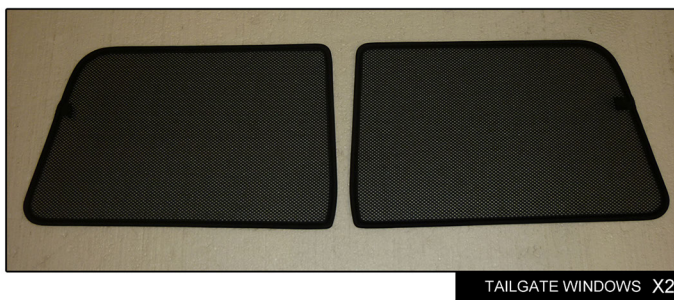

INSTALLATION INSTRUCTIONS

BMW Mini Clubman Estate

COMPONENTS INCLUDED

SHADES

FIXING CLIPS

BMW Mini Clubman Estate

SIDE SHADE A INSTALLATION

SIDE A SHADE INSTALLATION

SIDE SHADE B INSTALLATION

PORT SHADE A INSTALLATION

PORT SHADE B INSTALLATION