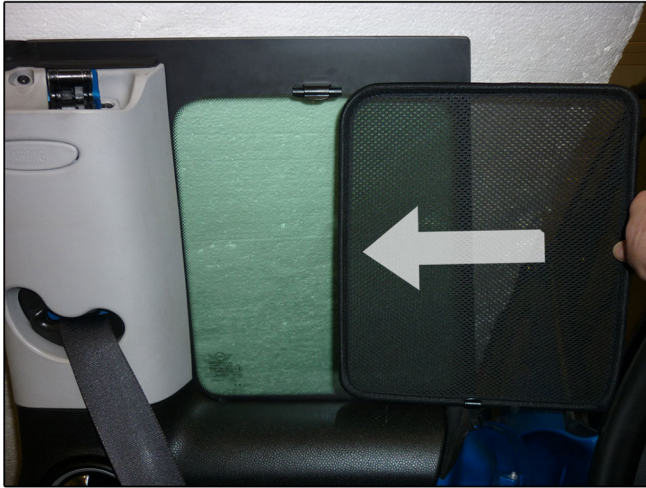

INSTALLATION INSTRUCTIONS

BMW Mini Clubman Estate

COMPONENTS INCLUDED

SHADES

FIXING CLIPS

BMW Mini Clubman Estate

SIDE SHADE A INSTALLATION

SIDE A SHADE INSTALLATION

SIDE SHADE B INSTALLATION

PORT SHADE A INSTALLATION

PORT SHADE B INSTALLATION