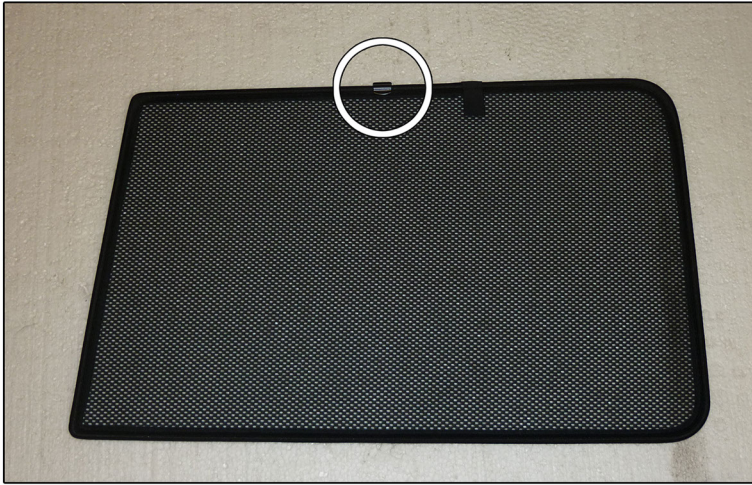

INSTALLATION INSTRUCTIONS

BMW Mini Clubman Estate

COMPONENTS INCLUDED

SHADES

FIXING CLIPS

BMW Mini Clubman Estate

SIDE SHADE A INSTALLATION

SIDE A SHADE INSTALLATION

SIDE SHADE B INSTALLATION

PORT SHADE A INSTALLATION

PORT SHADE B INSTALLATION