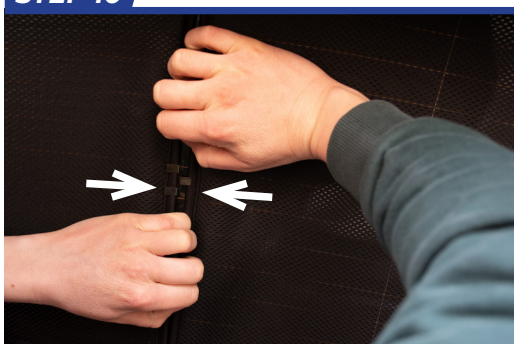

Installation

NISSAN JUKE 5DR

NIS-JUKE-5-B

Tailgate Shade Installation

STEP 7

Repeat this whole process for the other side

STEP 8

STEP 9

STEP 10

STEP 11