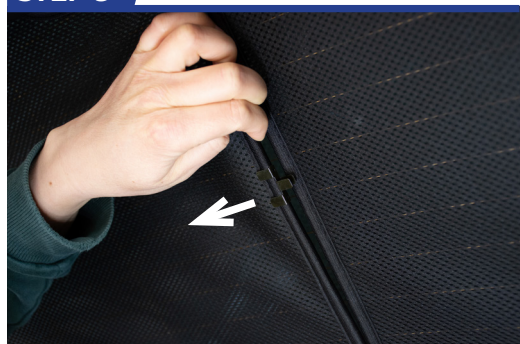

Installation

NISSAN JUKE 5DR

NIS-JUKE-5-B

Tailgate Shade Installation

STEP 7

Repeat this whole process for the other side

STEP 8

STEP 9