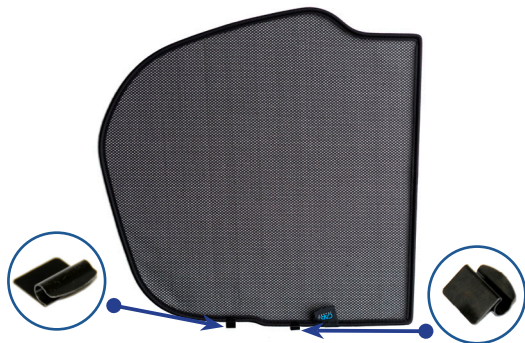

Installation

NISSAN JUKE 5DR
NIS-JUKE-5-B

Components Needed

Tailgate Shade Installation

STEP 1