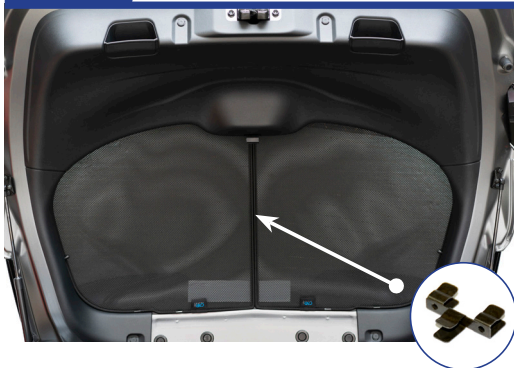

CL-M14 x 1

Tailgate Shade Installation

STEP 1

STEP 2

STEP 3

STEP 4

STEP 5

STEP 6

Installation

NISSAN JUKE 5DR

NIS-JUKE-5-B

Tailgate Shade Installation

STEP 7

Repeat this whole process for the other side

STEP 8

STEP 9