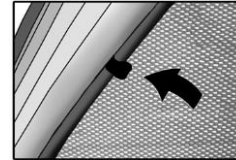

INSTALLATION INSTRUCTIONS

NISSAN MICRA 5 DOOR 2011-

NIS-MICR-5-B

COMPONENTS INCLUDED

FIXING CLIPS

SIDE SHADE INSTALLATION

REAR SHADE INSTALLATION

CL-M02