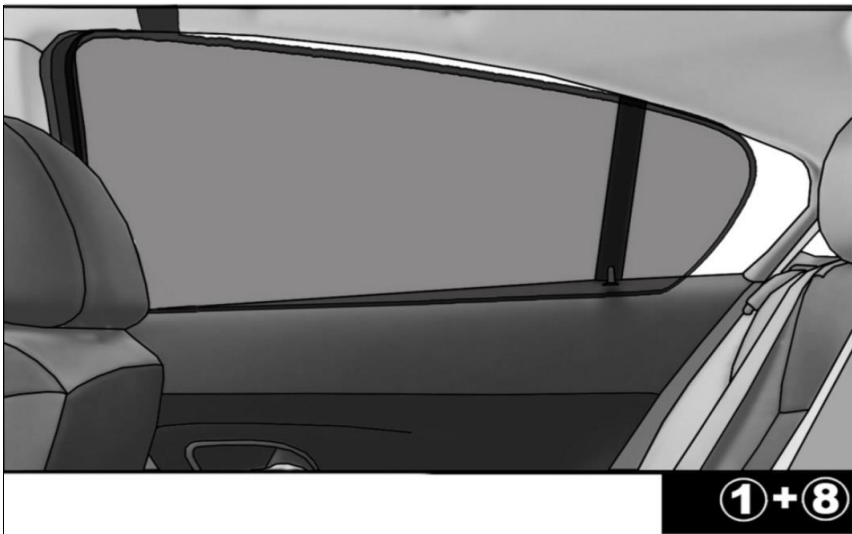

INSTALLATION INSTRUCTIONS

NISSAN MICRA 5 DOOR 2011-

NIS-MICR-5-B

COMPONENTS INCLUDED

FIXING CLIPS

SIDE SHADE INSTALLATION

REAR SHADE INSTALLATION

CL-M02