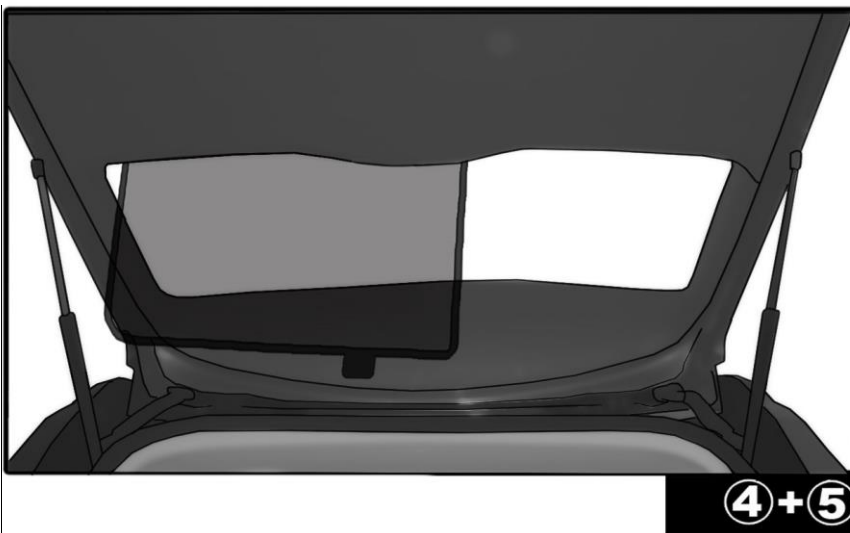

CL-M12 x2

SIDE SHADE INSTALLATION

Please ensure the area is cleaned with wipes before sticking the clip

REAR SHADE INSTALLATION

REAR SHADE INSTALLATION