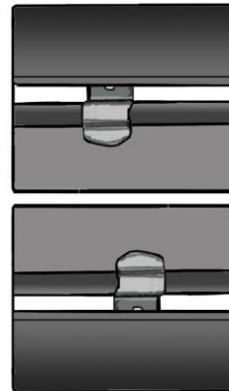

INSTALLATION INSTRUCTIONS

NISSAN NAVARA DOUBLE CAB

NIS-NADC-4-B

COMPONENTS INCLUDED

SHADES

FIXING CLIPS

CL-M02 x4

CL-P02 x2

CL-M12 x2

SIDE SHADE INSTALLATION

Please ensure the area is cleaned with wipes before sticking the clip

REAR SHADE INSTALLATION

REAR SHADE INSTALLATION