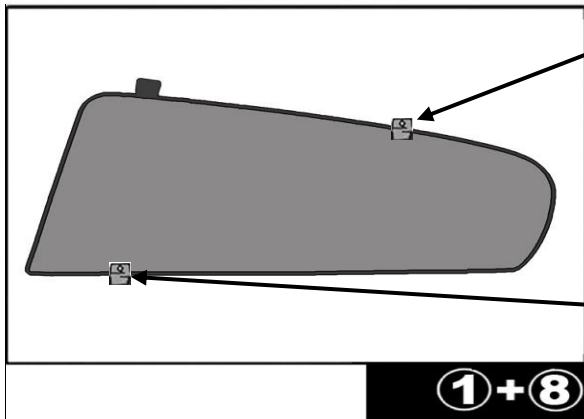

INSTALLATION INSTRUCTIONS

NISSAN NAVARA DOUBLE CAB

NIS-NADC-4-B

COMPONENTS INCLUDED

SHADES

FIXING CLIPS

CL-M02 x4

CL-P02 x2

CL-M12 x2

SIDE SHADE INSTALLATION

Please ensure the area is cleaned with wipes before sticking the clip

REAR SHADE INSTALLATION

REAR SHADE INSTALLATION