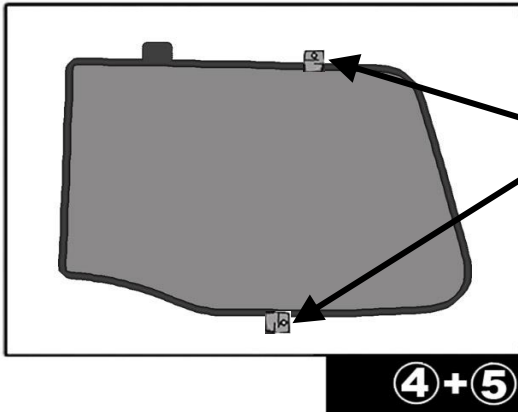

CL-M12 x2

SIDE SHADE INSTALLATION

Please ensure the area is cleaned with wipes before sticking the clip

REAR SHADE INSTALLATION

REAR SHADE INSTALLATION