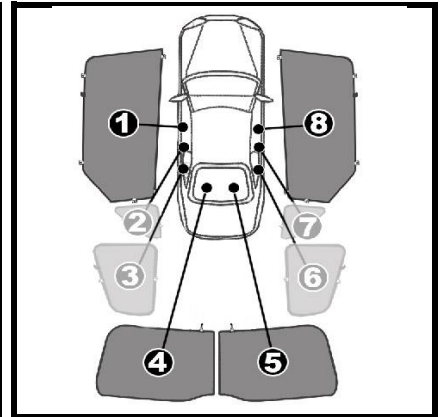

INSTALLATION INSTRUCTIONS

NISSAN NAVARA DOUBLE CAB

NIS-NADC-4-B

COMPONENTS INCLUDED

SHADES

FIXING CLIPS

CL-M02 x4

CL-P02 x2

CL-M12 x2

SIDE SHADE INSTALLATION

Please ensure the area is cleaned with wipes before sticking the clip

REAR SHADE INSTALLATION

REAR SHADE INSTALLATION