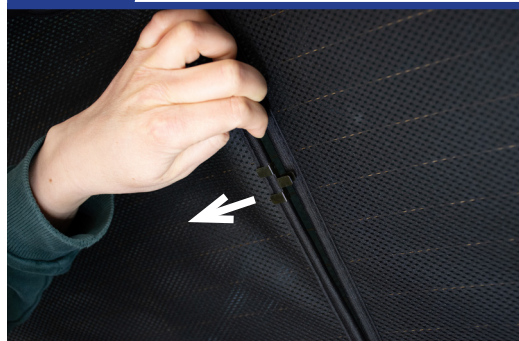

Tailgate Shade Installation

STEP 1

STEP 2

STEP 3

STEP 4

STEP 5

STEP 6

Installation

PEUGEOT 2008 5DR

PEU-2008-5-B

Tailgate Shade Installation

STEP 7

Repeat this whole process for the other side

STEP 8

STEP 9

STEP 10