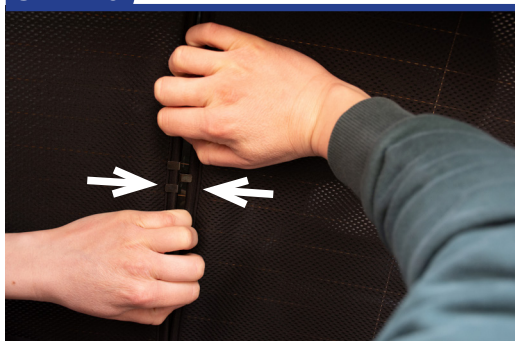

PEUGEOT 2008 5DR

PEU-2008-5-B

Tailgate Shade Installation

STEP 7

Repeat this whole process for the other side

STEP 8

STEP 9

STEP 10