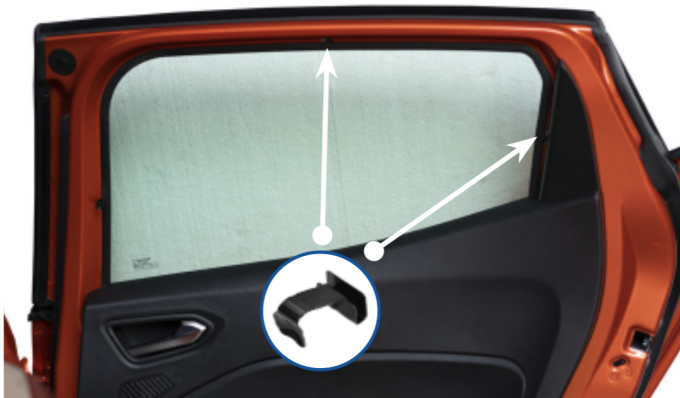

Side Shade Installation

STEP 1

STEP 2

STEP 3

STEP 4

STEP 5

Repeat steps 3 & 4 for the other M11 clips.

STEP 6