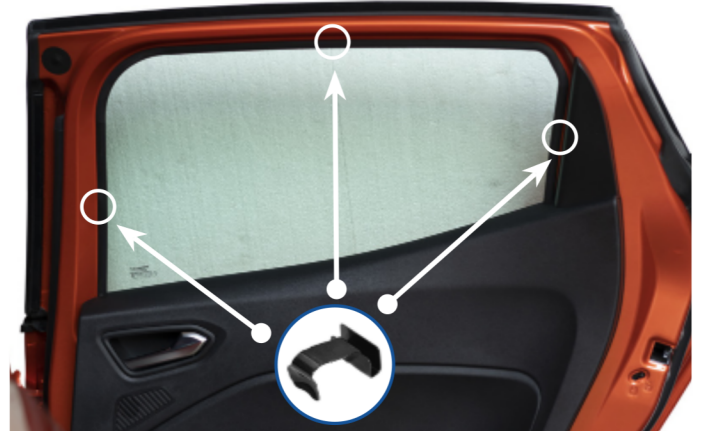

Installation

RENAULT CLIO 5DR
REN-CLIO-5-D

Components Needed

Side Shade Installation

STEP 1

STEP 2

STEP 3

STEP 4

STEP 5

Repeat steps 3 & 4 for the other M11 clips.

STEP 6