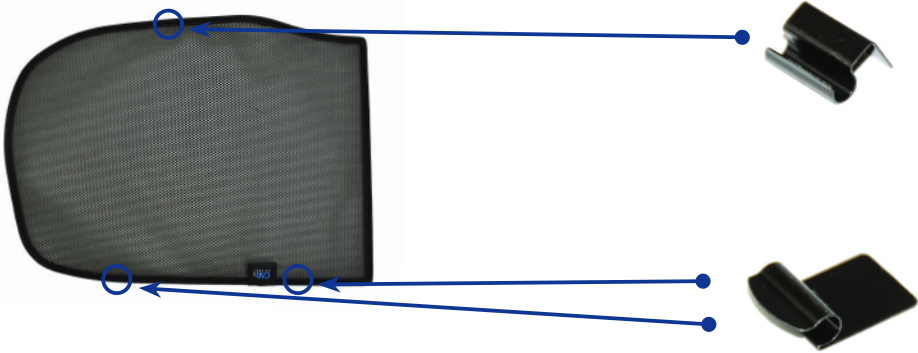

SIDE SHADE INSTALLATION

Installation

RENAULT GRAND MODUS 5DR

REN-GRMO-5-A

PORT SHADE INSTALLATION

Installation

RENAULT GRAND MODUS 5DR

REN-GRMO-5-A

TAILGATE SHADE INSTALLATION

REAR SHADE INSTALLATION

REAR SHADE INSTALLATION

Installation

RENAULT GRAND MODUS 5DR

REN-GRMO-5-A

TAILGATE SHADE INSTALLATION

REAR SHADE INSTALLATION