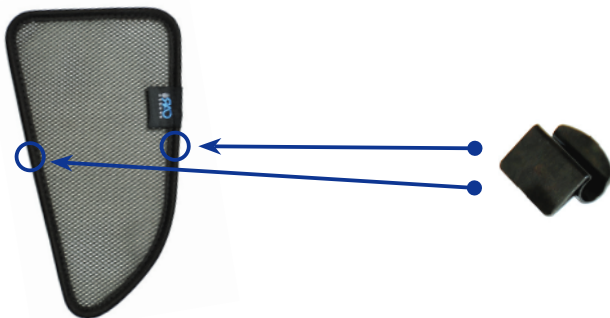

Installation Manual

RENAULT GRAND MODUS 5DR
REN-GRMO-5-A

COMPONENTS INCLUDED

x 2

x 2

x 2

FIXING CLIPS

CL-M02 x 4

SIDE SHADE INSTALLATION

Installation

RENAULT GRAND MODUS 5DR

REN-GRMO-5-A

PORT SHADE INSTALLATION

Installation

RENAULT GRAND MODUS 5DR

REN-GRMO-5-A

TAILGATE SHADE INSTALLATION

REAR SHADE INSTALLATION

REAR SHADE INSTALLATION

Installation

RENAULT GRAND MODUS 5DR

REN-GRMO-5-A

TAILGATE SHADE INSTALLATION

REAR SHADE INSTALLATION