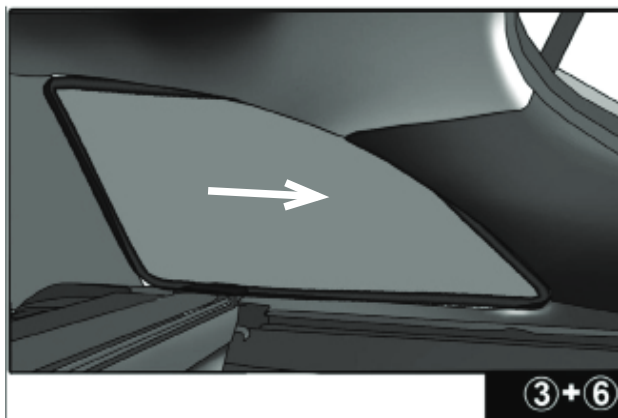

SIDE SHADE INSTALLATION

Installation

RENAULT GRAND MODUS 5DR

REN-GRMO-5-A

PORT SHADE INSTALLATION

Installation

RENAULT GRAND MODUS 5DR

REN-GRMO-5-A