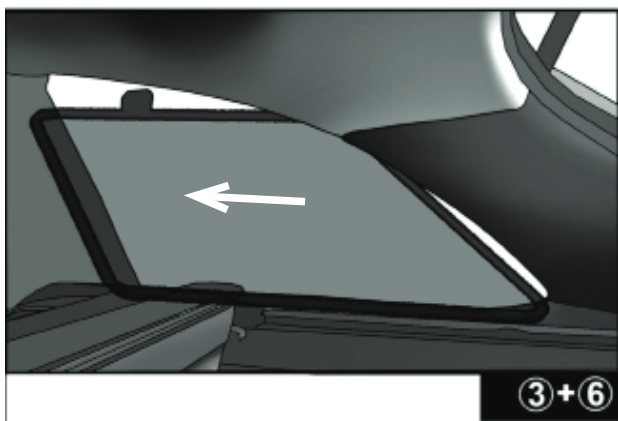

SIDE SHADE INSTALLATION

Installation

RENAULT GRAND MODUS 5DR

REN-GRMO-5-A

PORT SHADE INSTALLATION

Installation

RENAULT GRAND MODUS 5DR

REN-GRMO-5-A